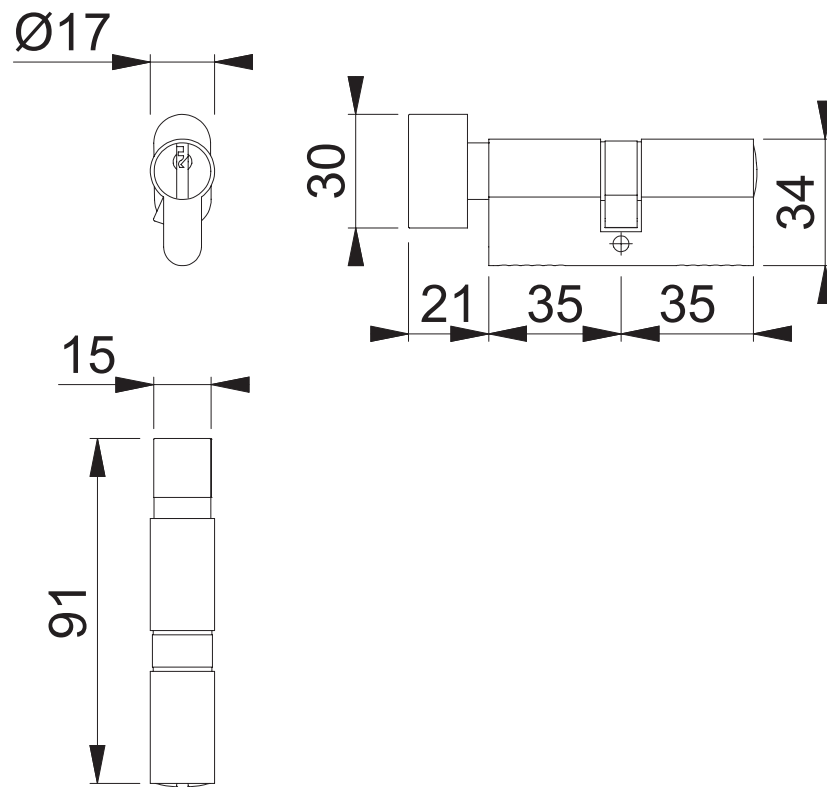

AR-121-BB (35/35mm Key and Oval Turn Euro Cylinder)

These documents are property of HOPPE (UK), Wolverhampton and are protected by both copyright and fair trade law. Any reproduction, reprint, copying, passing on to third parties and whichever use of these documents or parts thereof is prohibited, except with prior written consent of HOPPE.

Scale 1:2	Name J. Renhard	Date 03.03.15	Drawing No: c1212018g001	ARRONE The Complete Range
--------------	--------------------	------------------	-----------------------------	-------------------------------------