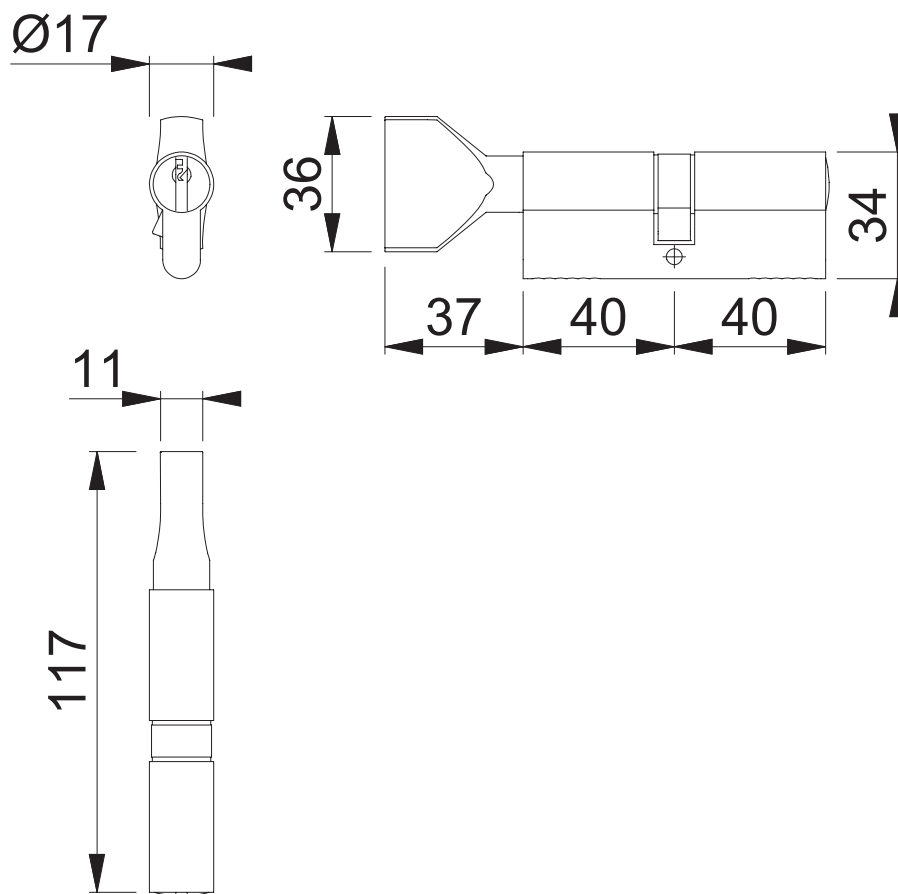

# AR-122-CC (40/40mm Key and DIN Turn Euro Cylinder)

These documents are property of HOPPE (UK), Wolverhampton and are protected by both copyright and fair trade law. Any reproduction, reprint, copying, passing on to third parties and whichever use of these documents or parts thereof is prohibited, except with prior written consent of HOPPE.

Scale 1:2	Name J. Renhard	Date 03.03.15	Drawing No: c1212025g001	<b>ARRONE</b> The Complete Range
--------------	--------------------	------------------	-----------------------------	-------------------------------------