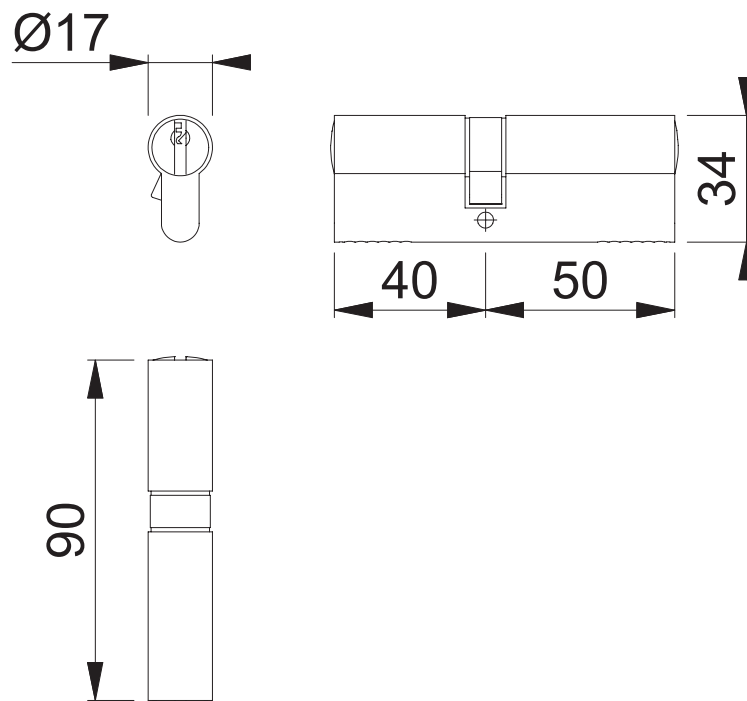

AR-130-CE (40/50mm Double Euro Profile Cylinder)

These documents are property of HOPPE (UK), Wolverhampton and are protected by both copyright and fair trade law. Any reproduction, reprint, copying, passing on to third parties and whichever use of these documents or parts thereof is prohibited, except with prior written consent of HOPPE.

Scale
1:2

Name
J. Renhard

Date
03.03.15

Drawing No:

c1212021e001

ARRONE
The Complete Range