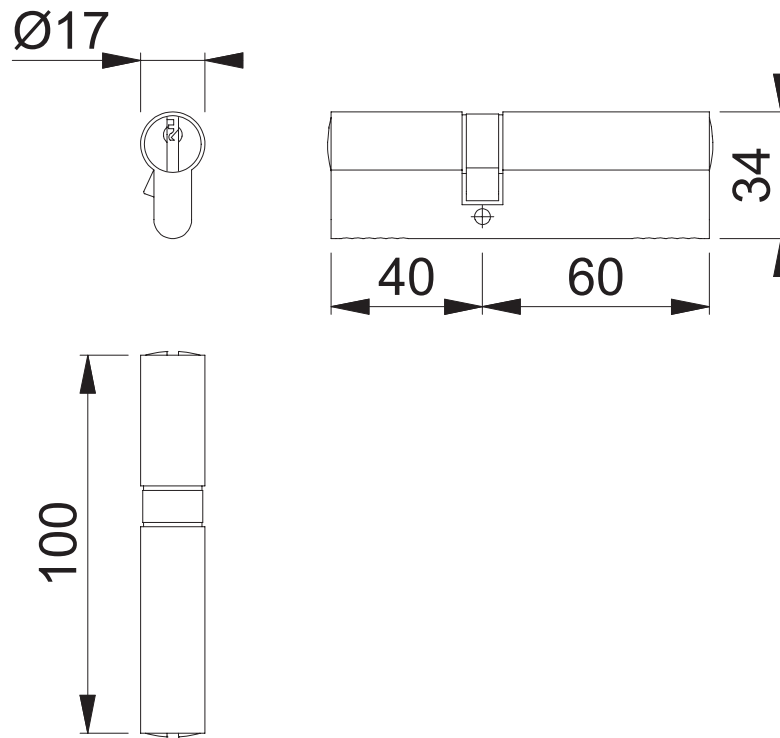

# AR-130-CG (40/60mm Double Euro Profile Cylinder)

These documents are property of HOPPE (UK), Wolverhampton and are protected by both copyright and fair trade law. Any reproduction, reprint, copying, passing on to third parties and whichever use of these documents or parts thereof is prohibited, except with prior written consent of HOPPE.

Scale 1:2	Name J. Renhard	Date 03.03.15	Drawing No: c1212022e001	<b>ARRONE</b> The Complete Range
--------------	--------------------	------------------	-----------------------------	-------------------------------------