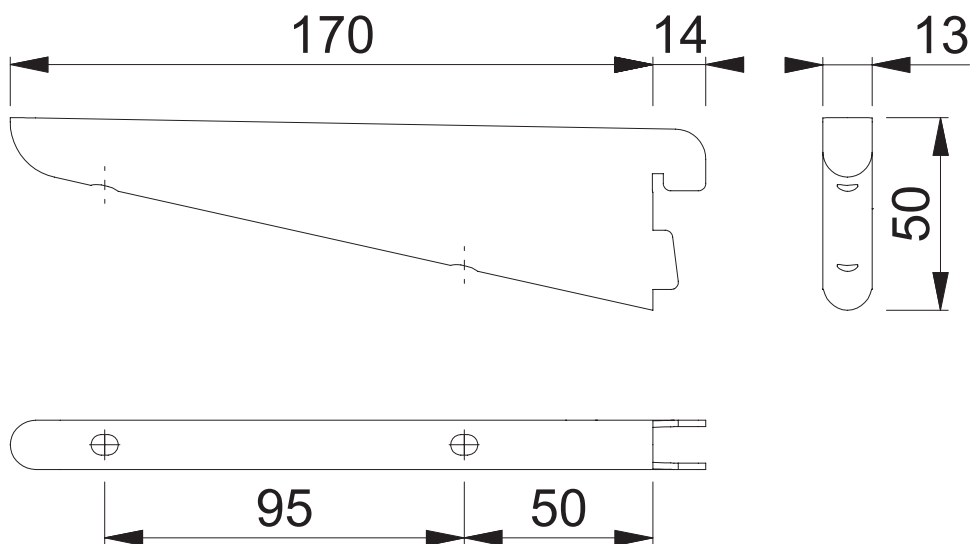

AR-B170 (170mm Bracket)

These documents are property of HOPPE (UK), Wolverhampton and are protected by both copyright and fair trade law. Any reproduction, reprint, copying, passing on to third parties and whichever use of these documents or parts thereof is prohibited, except with prior written consent of HOPPE.

Scale 1:2	Name J. Renhard	Date 10.03.15	Drawing No: c9502002e001	ARRONE The Complete Range
--------------	--------------------	------------------	-----------------------------	-------------------------------------