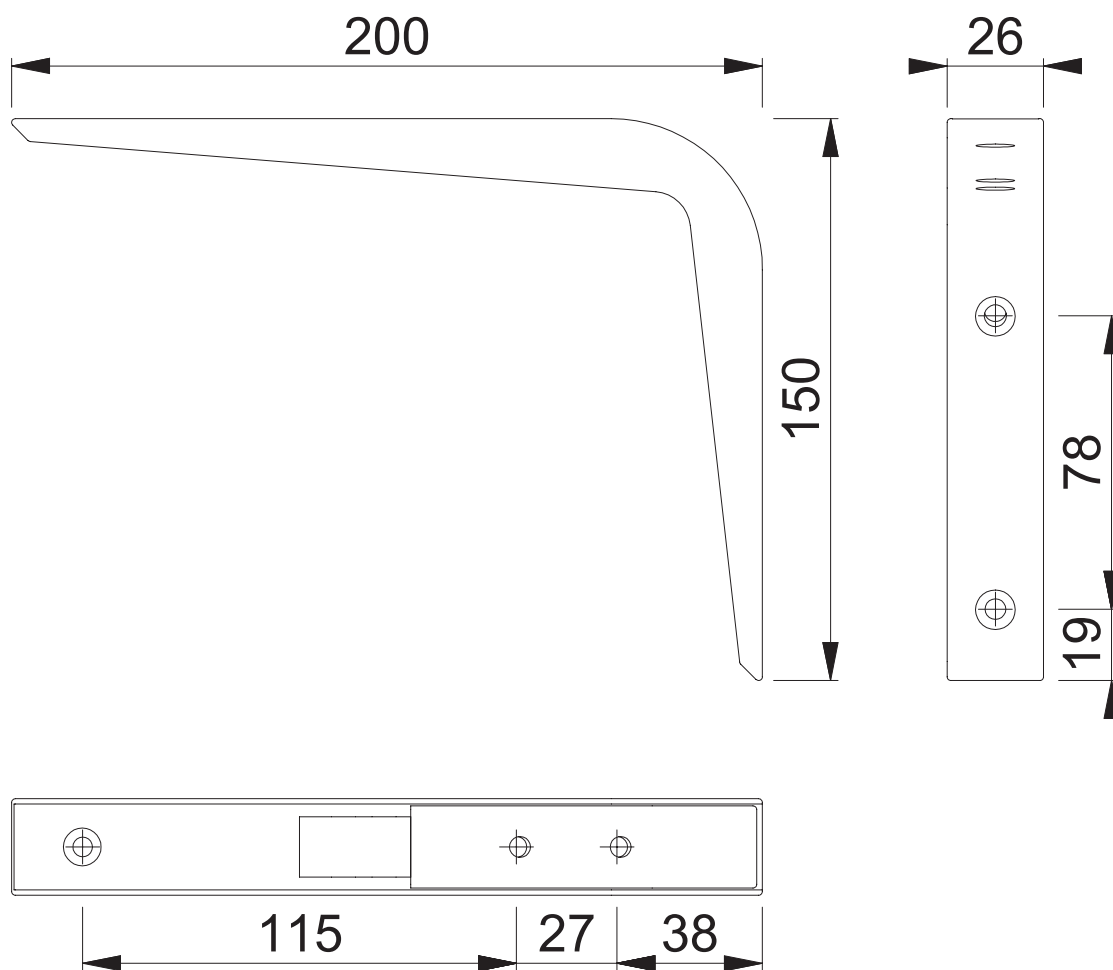

# AR-BR200 (Reinforced Shelf Brackets)

These documents are property of HOPPE (UK), Wolverhampton and are protected by both copyright and fair trade law. Any reproduction, reprint, copying, passing on to third parties and whichever use of these documents or parts thereof is prohibited, except with prior written consent of HOPPE.

Scale 1:2	Name J. Renhard	Date 12.03.15	Drawing No: c9502029e001	<b>ARRONE</b> The Complete Range
--------------	--------------------	------------------	-----------------------------	-------------------------------------