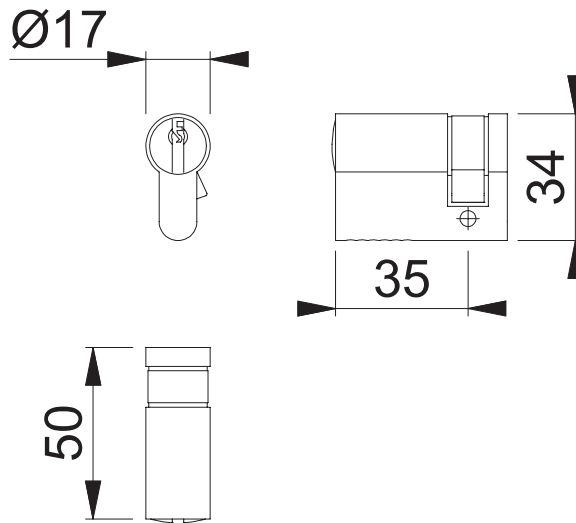

AR-KD-0110-C (50mm Single Euro Profile Cylinder)

These documents are property of HOPPE (UK), Wolverhampton and are protected by both copyright and fair trade law. Any reproduction, reprint, copying, passing on to third parties and whichever use of these documents or parts thereof is prohibited, except with prior written consent of HOPPE.

Scale
1:2

Name
J. Renhard

Date
03.03.15

Drawing No:

c1212026e001

ARRONE
The Complete Range