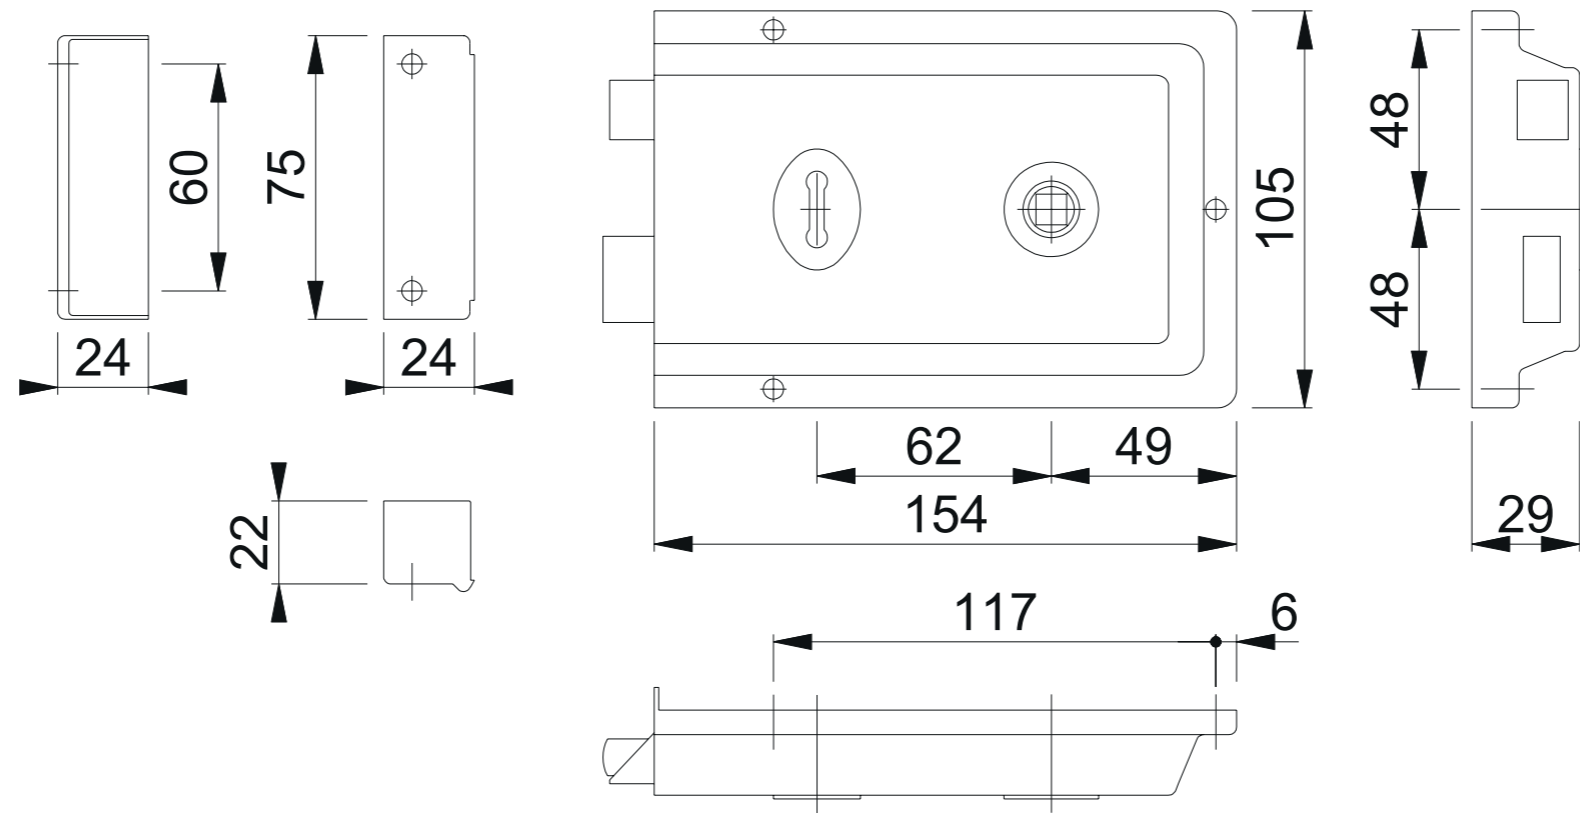

# AR/M-725 - 150 (Rim Lock)

These documents are property of HOPPE (UK) LTD, Standerford, Wolverhampton and are protected by both copyright and fair trade law. Any reproduction, reprint, copying, passing on to third parties and whichever use of these documents or parts thereof is prohibited, except with prior written consent of HOPPE.

Scale 1:2	Drawn by N.A.Taylor	Date 22.07.2015	Drawing No. c0192021z000	<b>ARRONE®</b> The Complete Range
--------------	------------------------	--------------------	-----------------------------	--------------------------------------