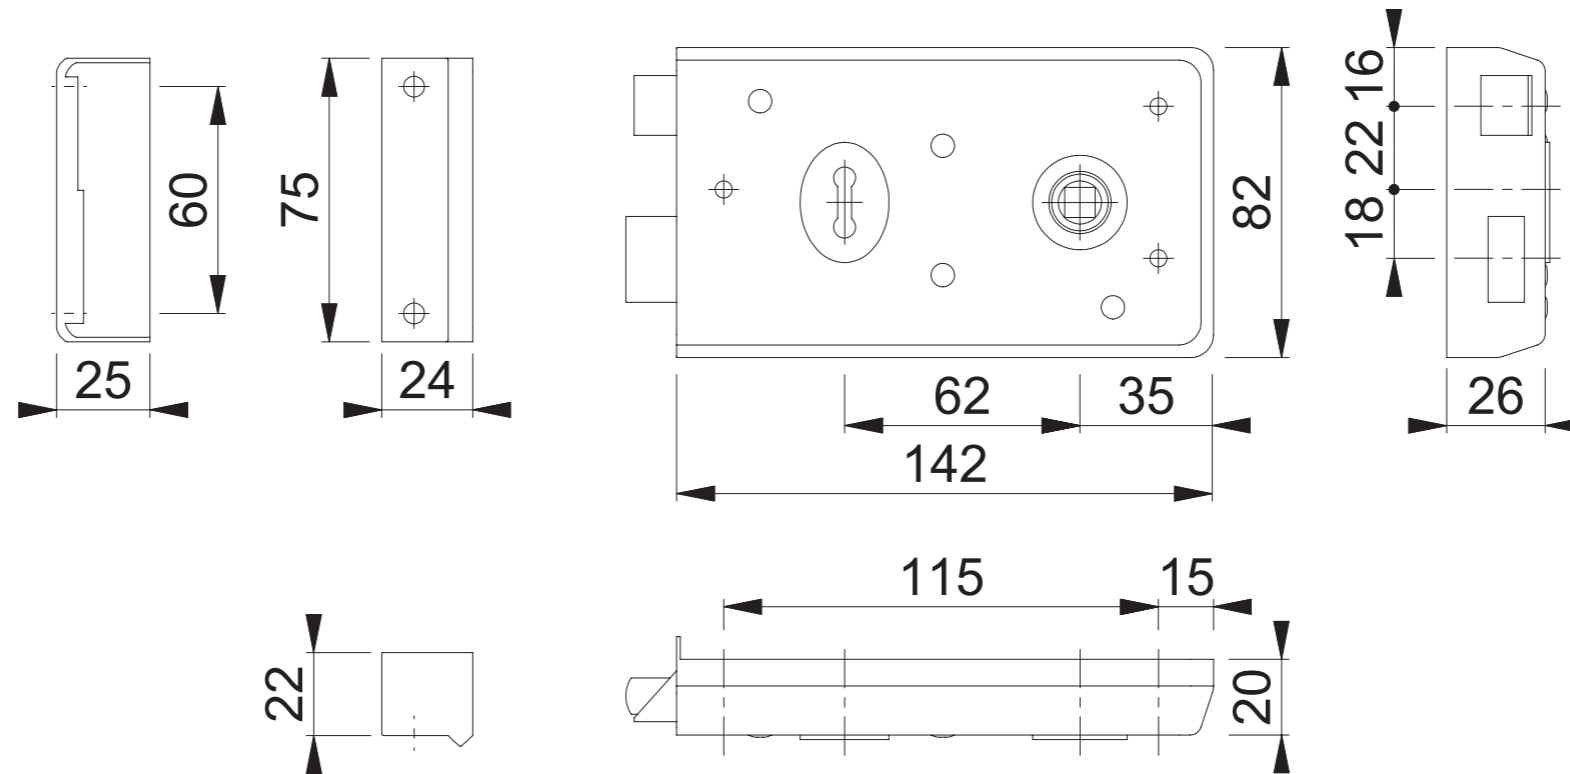

# AR/M-726-138 (Reversible Rim Lock)

These documents are property of HOPPE (UK) LTD, Standeford, Wolverhampton and are protected by both copyright and fair trade law. Any reproduction, reprint, copying, passing on to third parties and whichever use of these documents or parts thereof is prohibited, except with prior written consent of HOPPE.

Scale 1:2	Drawn by J.Renhard	Date 15.05.2015	Drawing No. c0192022z000	<b>ARRONE</b> The Complete Range
--------------	-----------------------	--------------------	-----------------------------	-------------------------------------