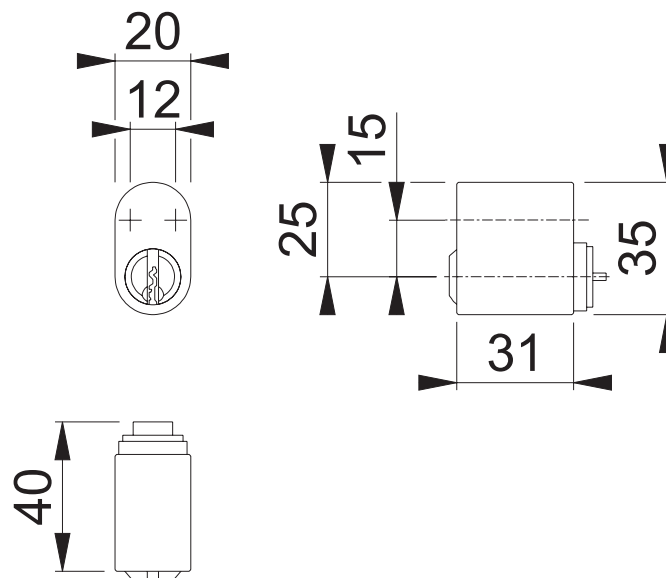

AR-MK-3760-EX (External Scandanavian Cylinder)

These documents are property of HOPPE (UK), Wolverhampton and are protected by both copyright and fair trade law. Any reproduction, reprint, copying, passing on to third parties and whichever use of these documents or parts thereof is prohibited, except with prior written consent of HOPPE.

Scale
1:2

Name
N.A.Taylor

Date
14.11.16

Drawing No:

c1212010g002 L400

ARRONE®
The Complete Range