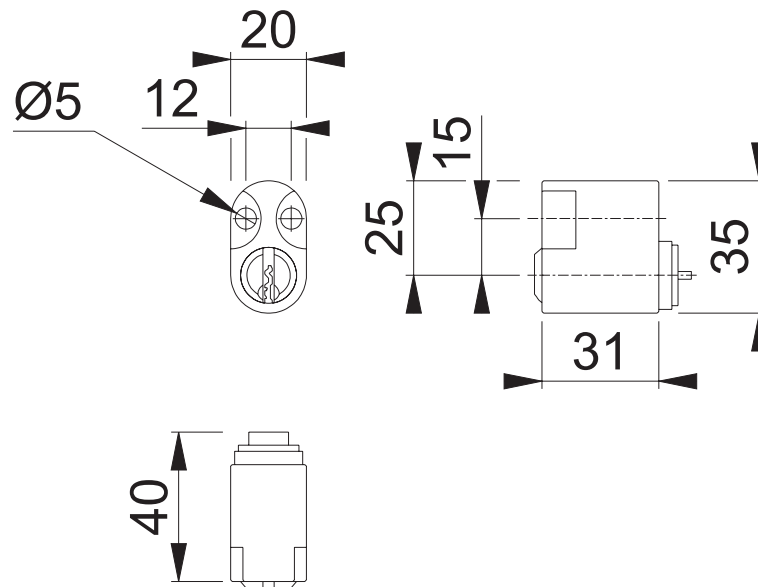

# AR-MK-3760-IT (Internal Scandinavian Cylinder)

These documents are property of HOPPE (UK), Wolverhampton and are protected by both copyright and fair trade law. Any reproduction, reprint, copying, passing on to third parties and whichever use of these documents or parts thereof is prohibited, except with prior written consent of HOPPE.

Scale  
1:2

Name  
N.A.Taylor

Date  
14.11.16

Drawing No:

c1212010g002 L400

**ARRONE**<sup>®</sup>  
The Complete Range

Updated on 07.03.17 U.Kotlorz (Advertising)