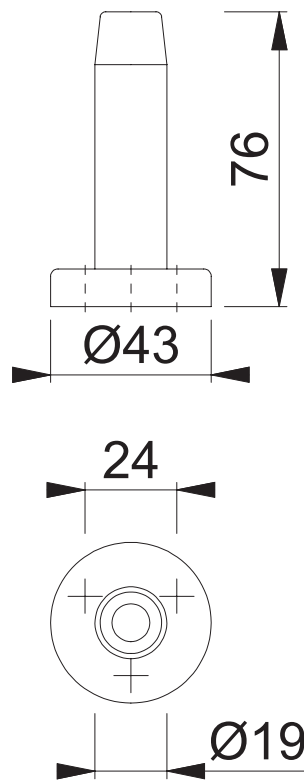

# AR130B (Door Stop Concealed Rose)

These documents are property of HOPPE (UK), Wolverhampton and are protected by both copyright and fair trade law. Any reproduction, reprint, copying, passing on to third parties and whichever use of these documents or parts thereof is prohibited, except with prior written consent of HOPPE.

Scale 1:2	Name J. Renhard	Date 10.04.15	Drawing No: c1492010e001	<b>ARRONE</b> The Complete Range
--------------	--------------------	------------------	-----------------------------	-------------------------------------