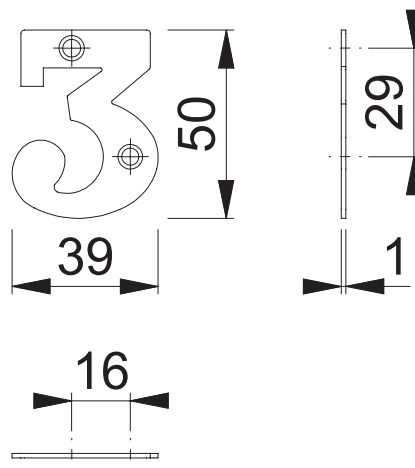

AR140/3 (Face Fix Numeral)

These documents are property of HOPPE (UK), Wolverhampton and are protected by both copyright and fair trade law. Any reproduction, reprint, copying, passing on to third parties and whichever use of these documents or parts thereof is prohibited, except with prior written consent of HOPPE.

Scale 1:2	Name J. Renhard	Date 31.03.15	Drawing No: c1522040e001	ARRONE The Complete Range
--------------	--------------------	------------------	-----------------------------	-------------------------------------