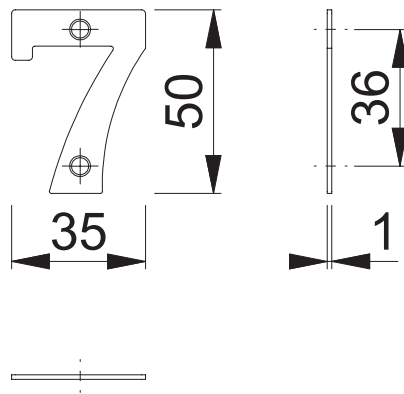

AR140/7 (Face Fix Numeral)

These documents are property of HOPPE (UK), Wolverhampton and are protected by both copyright and fair trade law. Any reproduction, reprint, copying, passing on to third parties and whichever use of these documents or parts thereof is prohibited, except with prior written consent of HOPPE.

Scale 1:2	Name J. Renhard	Date 01.04.15	Drawing No: c1522044e001	ARRONE The Complete Range
--------------	--------------------	------------------	-----------------------------	-------------------------------------