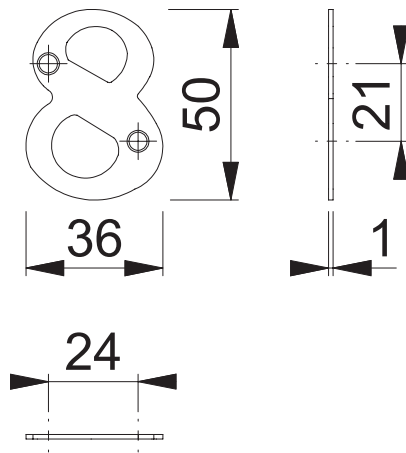

AR140/8 (Face Fix Numeral)

These documents are property of HOPPE (UK), Wolverhampton and are protected by both copyright and fair trade law. Any reproduction, reprint, copying, passing on to third parties and whichever use of these documents or parts thereof is prohibited, except with prior written consent of HOPPE.

Scale 1:2	Name J. Renhard	Date 01.04.15	Drawing No: c1522045e001	ARRONE The Complete Range
--------------	--------------------	------------------	-----------------------------	-------------------------------------