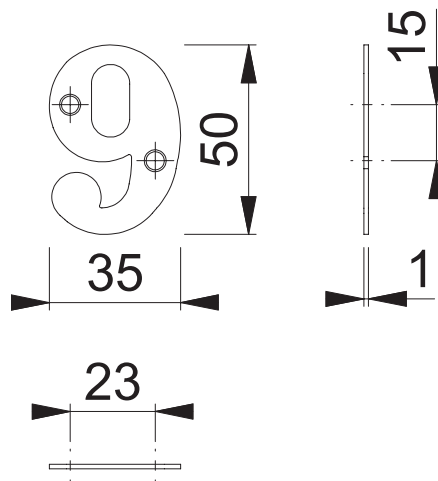

# AR140/9 (Face Fix Numeral)

These documents are property of HOPPE (UK), Wolverhampton and are protected by both copyright and fair trade law. Any reproduction, reprint, copying, passing on to third parties and whichever use of these documents or parts thereof is prohibited, except with prior written consent of HOPPE.

Scale  
1:2

Name  
J. Renhard

Date  
01.04.15

Drawing No:  
c1522046e001

**ARRONE**  
The Complete Range