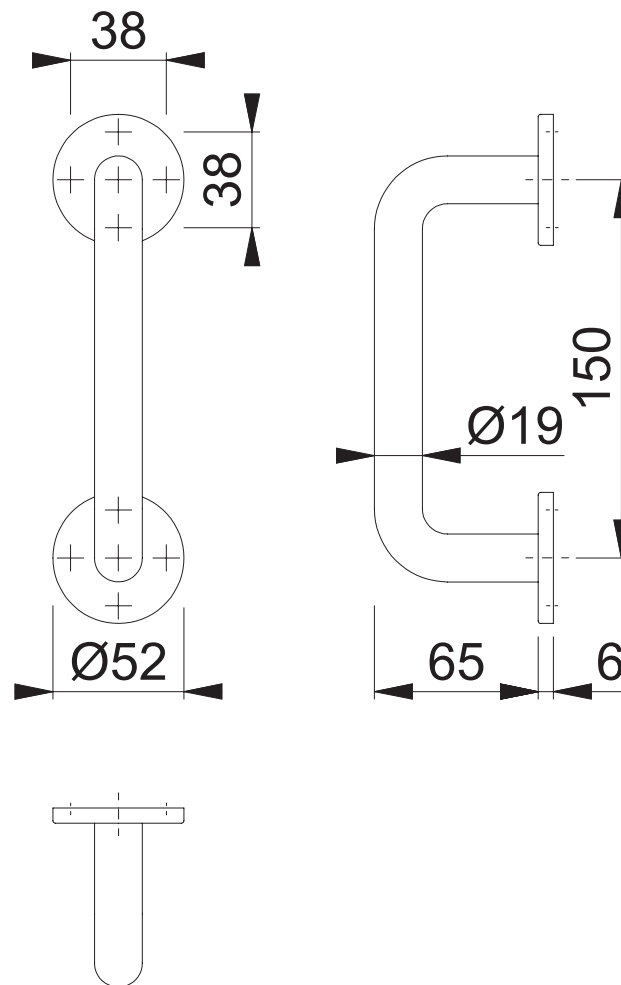

AR202/150CF (150mm Concealed Fix Pull Handle)

These documents are property of HOPPE (UK), Wolverhampton and are protected by both copyright and fair trade law. Any reproduction, reprint, copying, passing on to third parties and whichever use of these documents or parts thereof is prohibited, except with prior written consent of HOPPE.

Scale
1:3

Name
J. Renhard

Date
09.02.15

Drawing No:

c1382017g000

ARRONE
The Complete Range