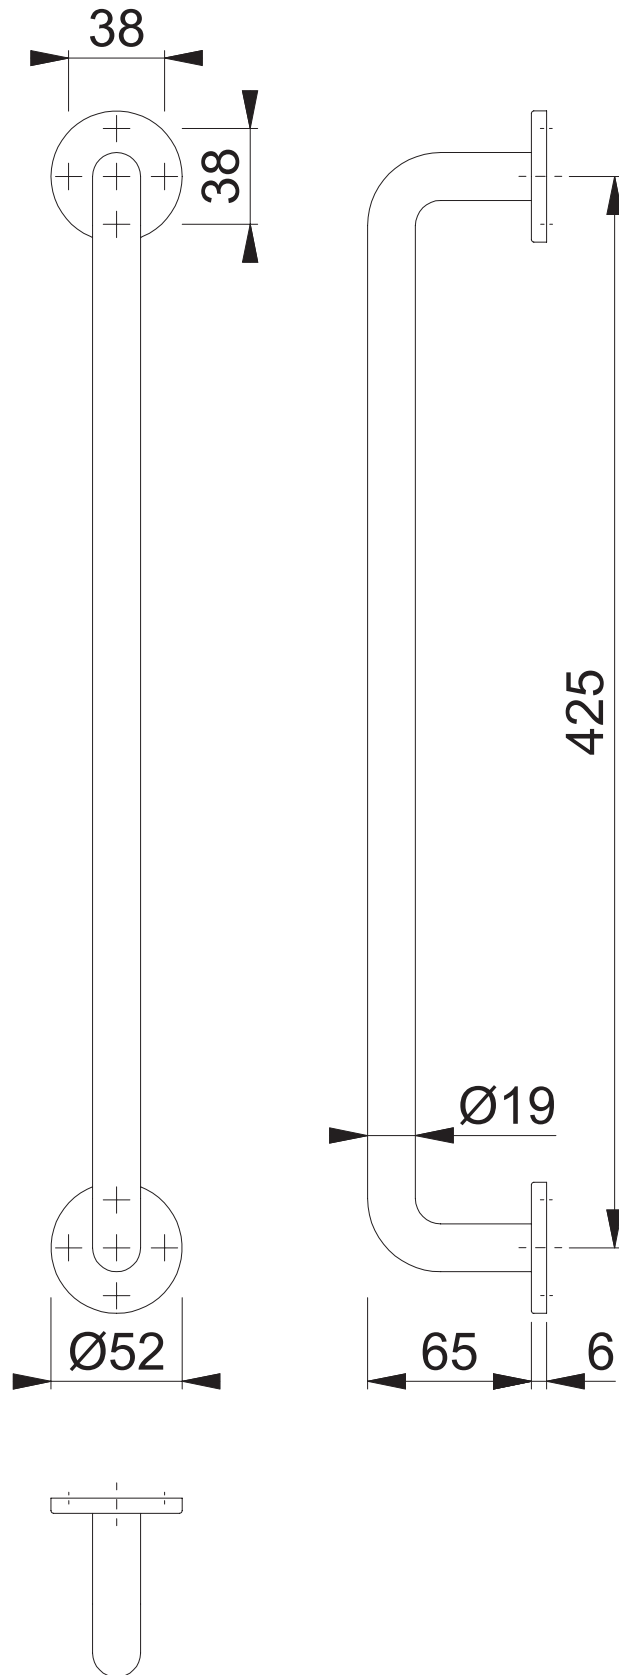

AR202/425CF (425mm Concealed Fix Pull Handle)

These documents are property of HOPPE (UK), Wolverhampton and are protected by both copyright and fair trade law. Any reproduction, reprint, copying, passing on to third parties and whichever use of these documents or parts thereof is prohibited, except with prior written consent of HOPPE.

Scale 1:3	Name J. Renhard	Date 11.02.15	Drawing No: c1382020g000	ARRONE The Complete Range
--------------	--------------------	------------------	-----------------------------	-------------------------------------