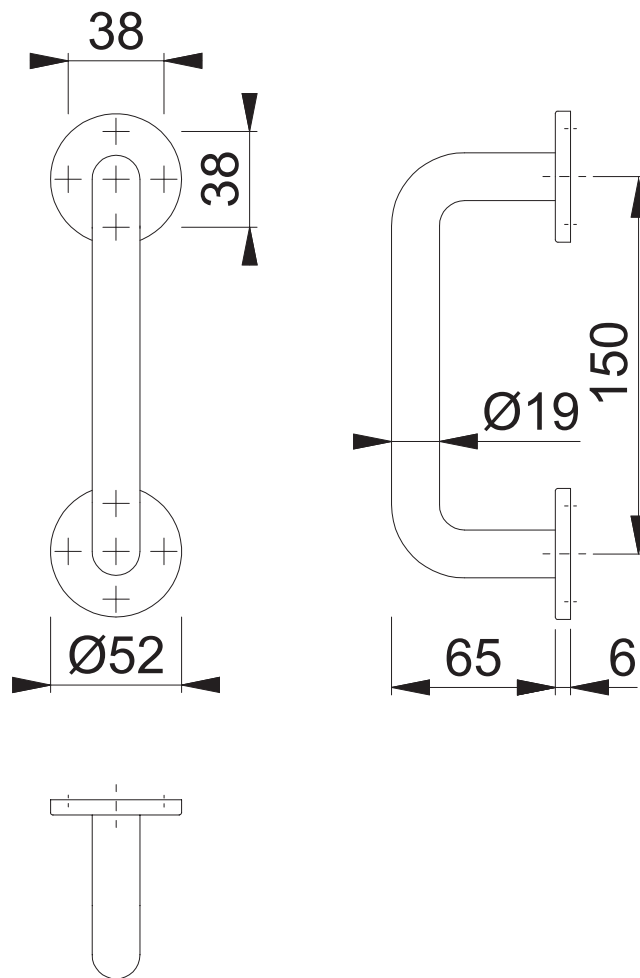

AR2023/150C/BF (150mm Concealed Fix Pull Handle)

These documents are property of HOPPE (UK), Wolverhampton and are protected by both copyright and fair trade law. Any reproduction, reprint, copying, passing on to third parties and whichever use of these documents or parts thereof is prohibited, except with prior written consent of HOPPE.

Scale
1:3

Name
J. Renhard

Date
11.02.15

Drawing No:

QU=c1382021g000

ARRONE
The Complete Range