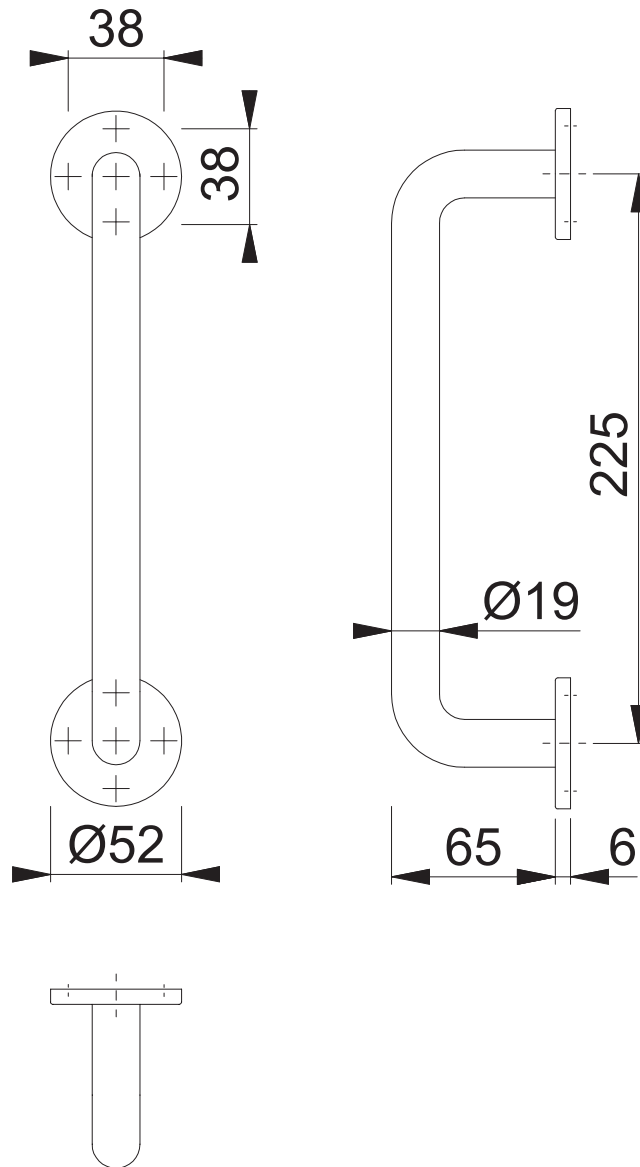

AR2023/225C/BF (225mm Concealed Fix Pull Handle)

These documents are property of HOPPE (UK), Wolverhampton and are protected by both copyright and fair trade law. Any reproduction, reprint, copying, passing on to third parties and whichever use of these documents or parts thereof is prohibited, except with prior written consent of HOPPE.

Scale 1:3	Name J. Renhard	Date 11.02.15	Drawing No: QU=c1382021g000	ARRONE The Complete Range
--------------	--------------------	------------------	--------------------------------	-------------------------------------