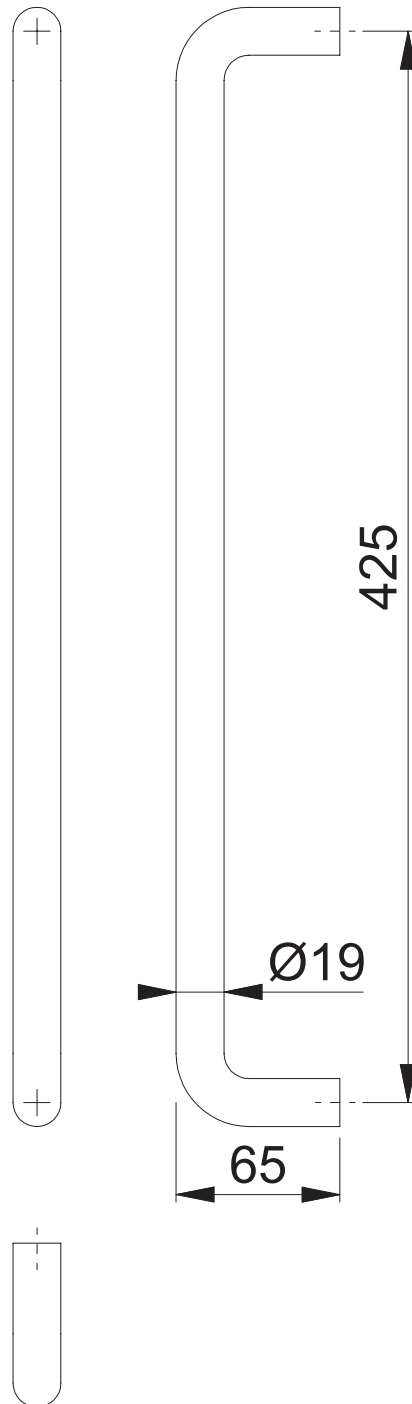

AR203/425BF (425mm Bolt Through Fix Pull Handle)

These documents are property of HOPPE (UK), Wolverhampton and are protected by both copyright and fair trade law. Any reproduction, reprint, copying, passing on to third parties and whichever use of these documents or parts thereof is prohibited, except with prior written consent of HOPPE.

Scale
1:3

Name
J. Renhard

Date
12.02.15

Drawing No:

c1382068e000

ARRONE
The Complete Range