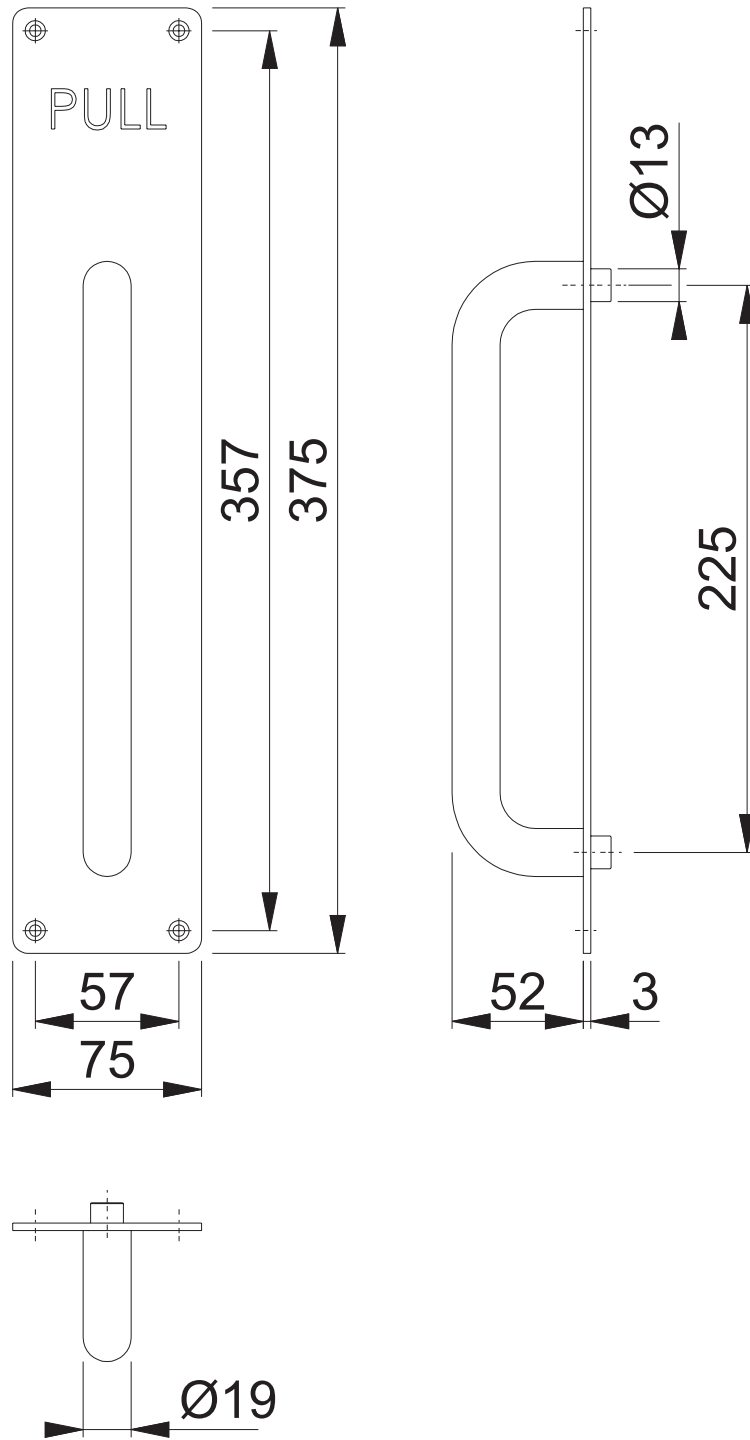

AR205/300FF-P-PULL

(Face fixed Pull Handle on a Plate, Engraved Pull)

These documents are property of HOPPE (UK), Wolverhampton and are protected by both copyright and fair trade law. Any reproduction, reprint, copying, passing on to third parties and whichever use of these documents or parts thereof is prohibited, except with prior written consent of HOPPE.

Scale 1:3	Name N.A.Taylor	Date 27.10.16	Drawing No: c1382132g001 L400	ARRONE The Complete Range
--------------	--------------------	------------------	----------------------------------	-------------------------------------