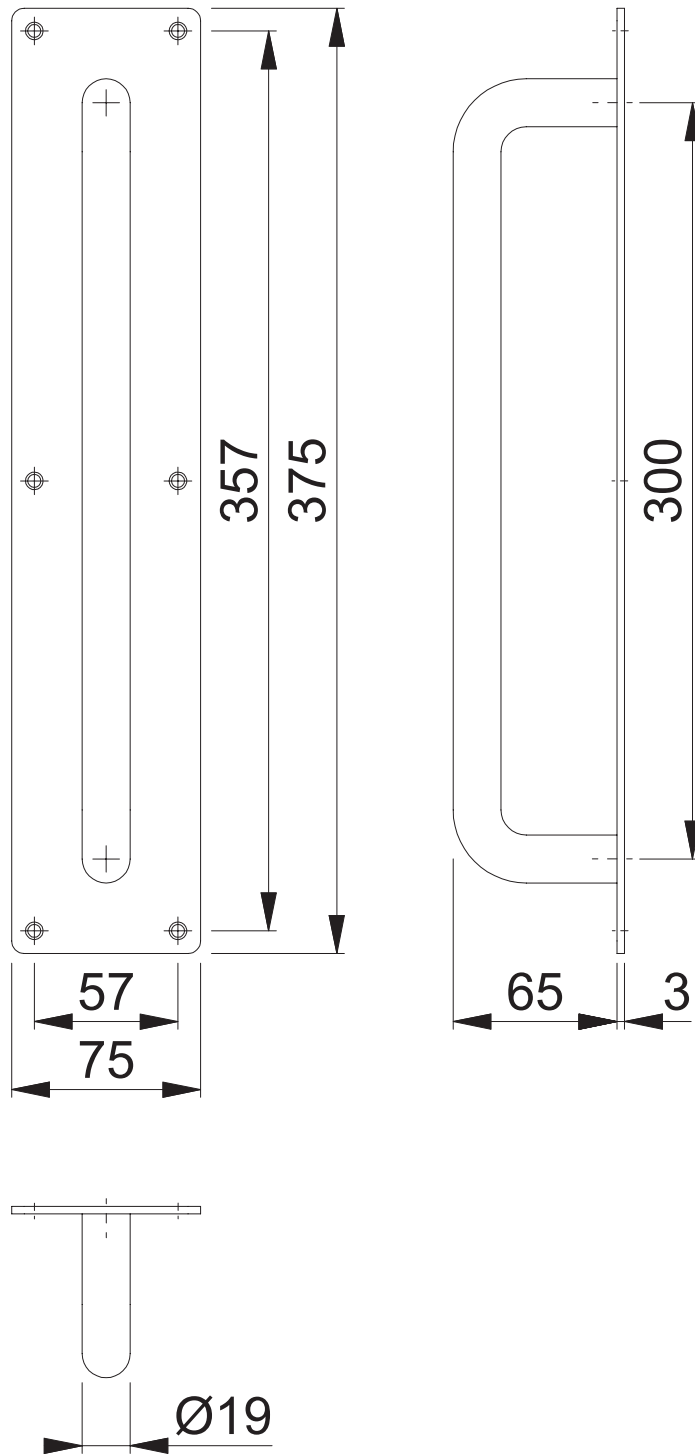

AR205/300FF-P (300mm Face Fix Pull Handle on Plate)

These documents are property of HOPPE (UK), Wolverhampton and are protected by both copyright and fair trade law. Any reproduction, reprint, copying, passing on to third parties and whichever use of these documents or parts thereof is prohibited, except with prior written consent of HOPPE.

Scale 1:3	Name J. Renhard	Date 12.02.15	Drawing No: c1382076g001	ARRONE The Complete Range
--------------	--------------------	------------------	-----------------------------	-------------------------------------