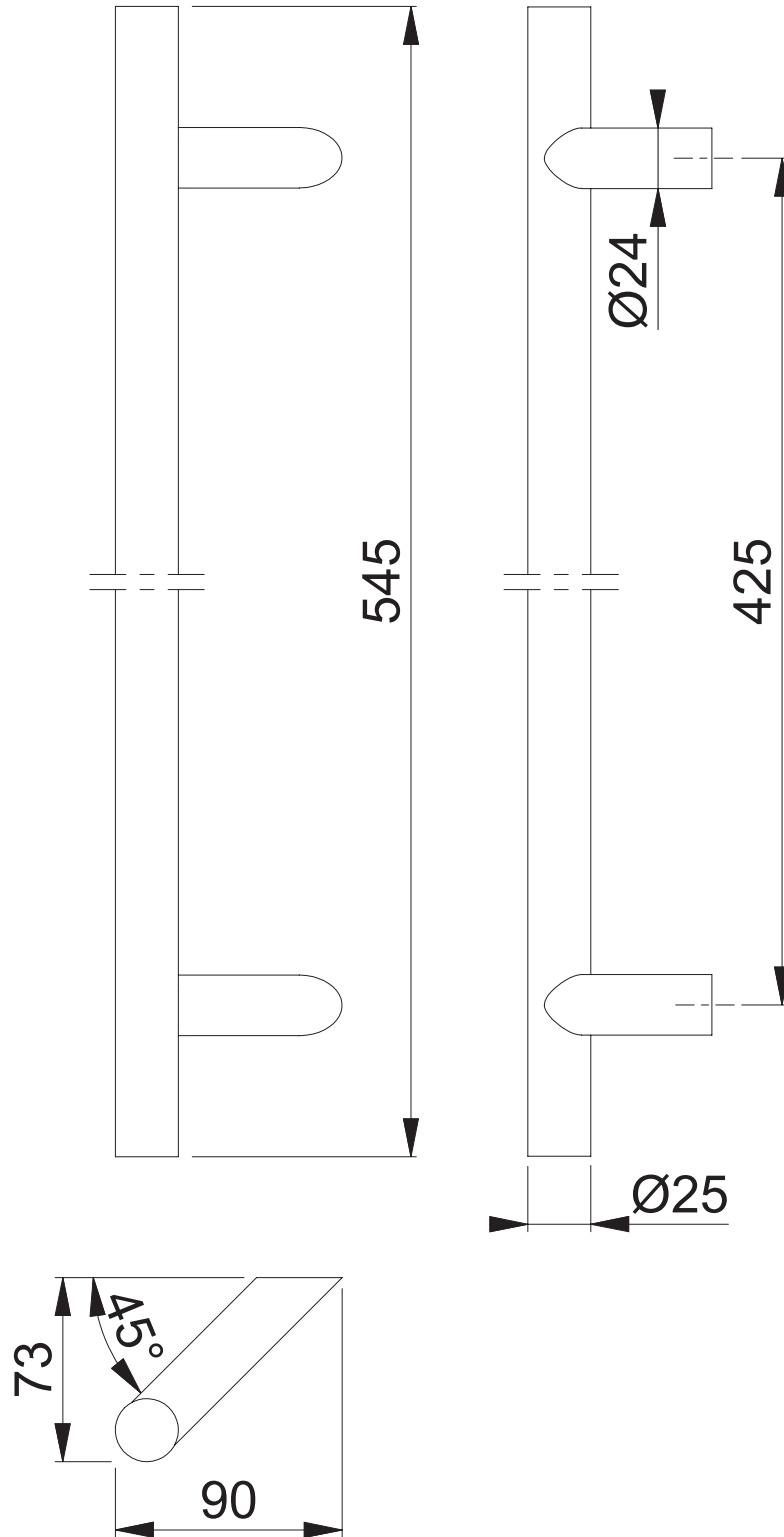

AR3625/425BF-CR (Bolt Fix Cranked Handle)

These documents are property of HOPPE (UK), Wolverhampton and are protected by both copyright and fair trade law. Any reproduction, reprint, copying, passing on to third parties and whichever use of these documents or parts thereof is prohibited, except with prior written consent of HOPPE.

Scale 1:3	Name J. Renhard	Date 18.02.15	Drawing No: c1382087e001	ARRONE The Complete Range
--------------	--------------------	------------------	-----------------------------	-------------------------------------