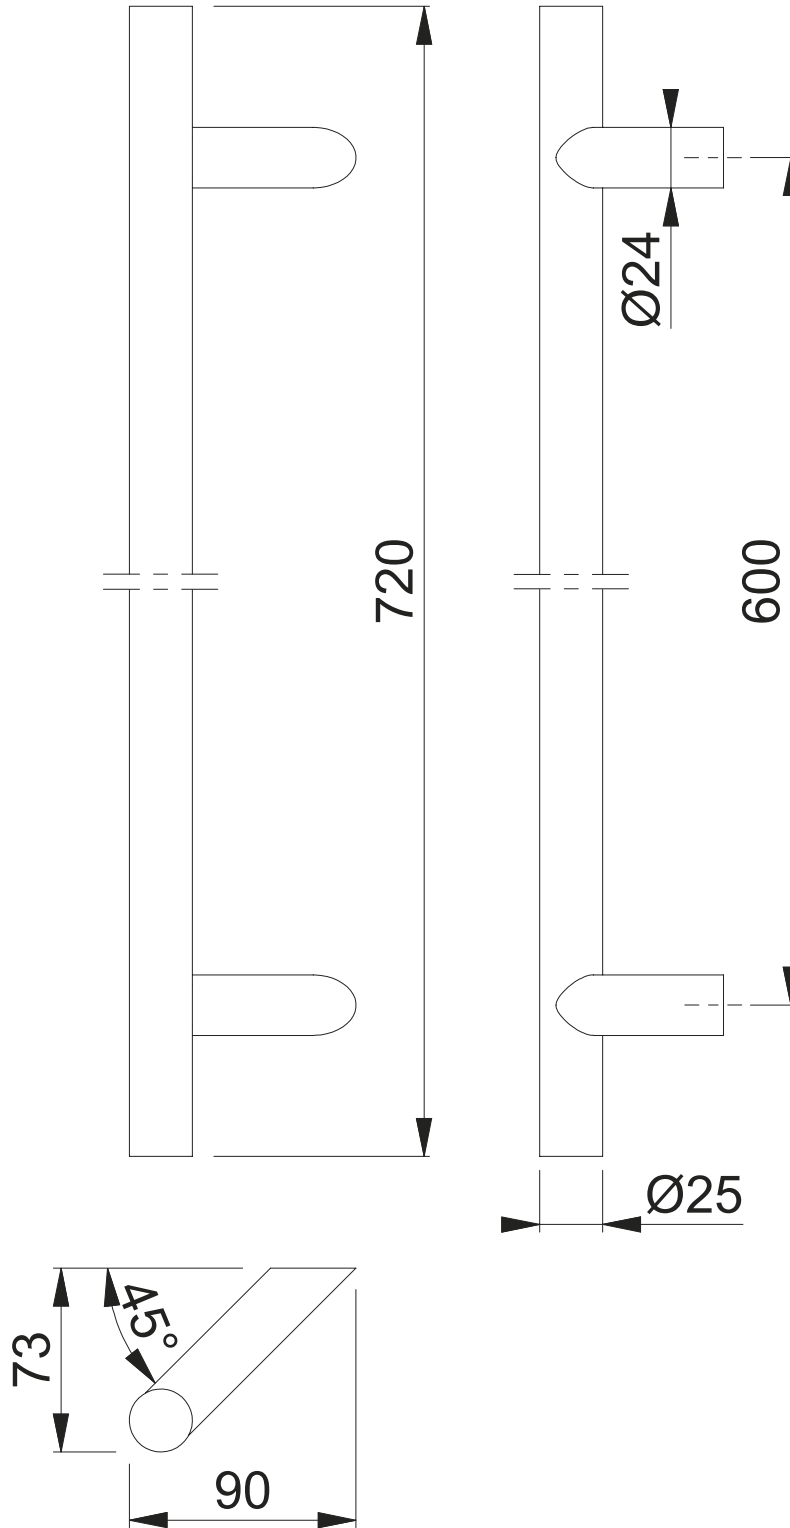

AR3625/600BF-CR (Bolt Fix Cranked Handle)

These documents are property of HOPPE (UK), Wolverhampton and are protected by both copyright and fair trade law. Any reproduction, reprint, copying, passing on to third parties and whichever use of these documents or parts thereof is prohibited, except with prior written consent of HOPPE.

Scale 1:3	Name J. Renhard	Date 18.02.15	Drawing No: c1382088e001	ARRONE The Complete Range
--------------	--------------------	------------------	-----------------------------	-------------------------------------