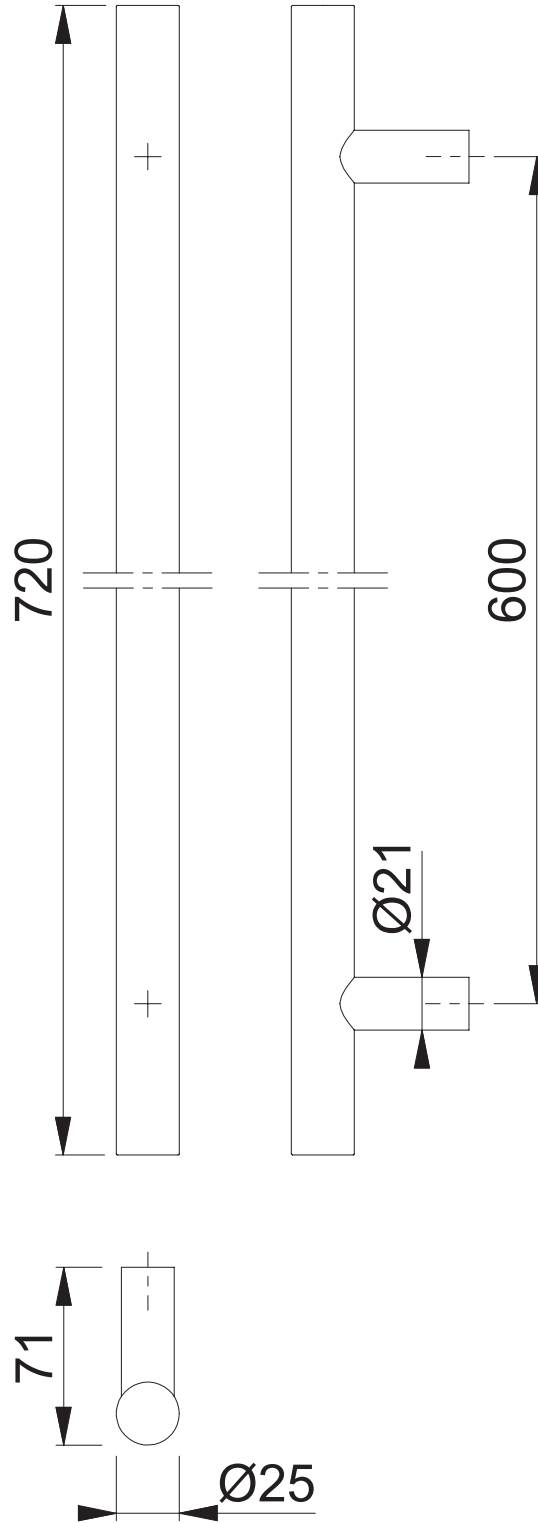

AR3625/600BF (Bolt Through Fix Entrance Handle)

These documents are property of HOPPE (UK), Wolverhampton and are protected by both copyright and fair trade law. Any reproduction, reprint, copying, passing on to third parties and whichever use of these documents or parts thereof is prohibited, except with prior written consent of HOPPE.

Scale
1:3

Name
J. Renhard

Date
20.02.15

Drawing No:
c1382114e001

ARRONE
The Complete Range