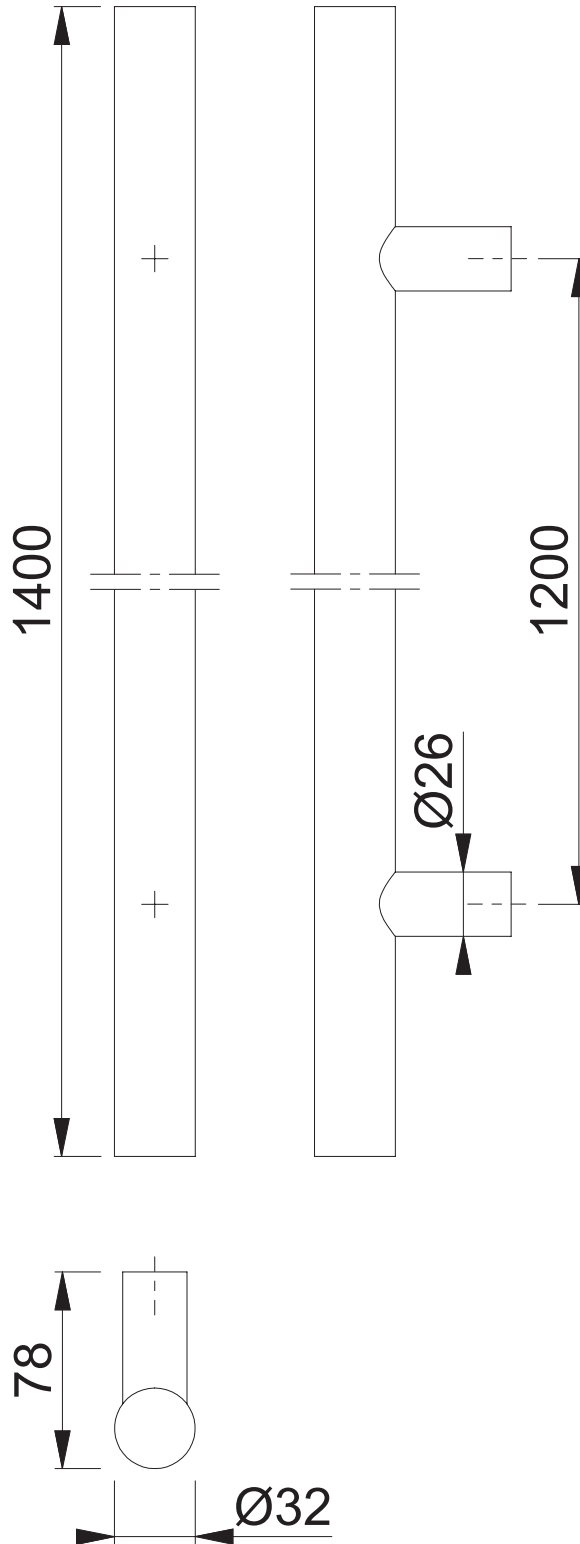

AR3626/1200BF (Bolt Through Fix Entrance Handle)

These documents are property of HOPPE (UK), Wolverhampton and are protected by both copyright and fair trade law. Any reproduction, reprint, copying, passing on to third parties and whichever use of these documents or parts thereof is prohibited, except with prior written consent of HOPPE.

Scale
1:3

Name
J. Renhard

Date
20.02.15

Drawing No:
c1382121e001

ARRONE
The Complete Range