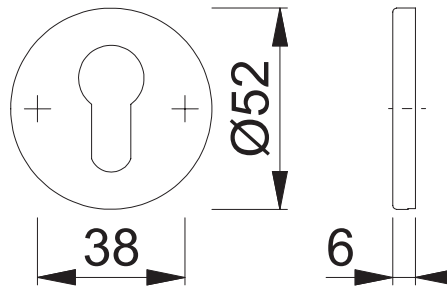

AR461/27 (Euro Profile Escutcheon)

These documents are property of HOPPE (UK), Wolverhampton and are protected by both copyright and fair trade law. Any reproduction, reprint, copying, passing on to third parties and whichever use of these documents or parts thereof is prohibited, except with prior written consent of HOPPE.

Scale 1:2	Name J. Renhard	Date 21.04.15	Drawing No: c0023177z000	ARRONE The Complete Range
--------------	--------------------	------------------	-----------------------------	-------------------------------------