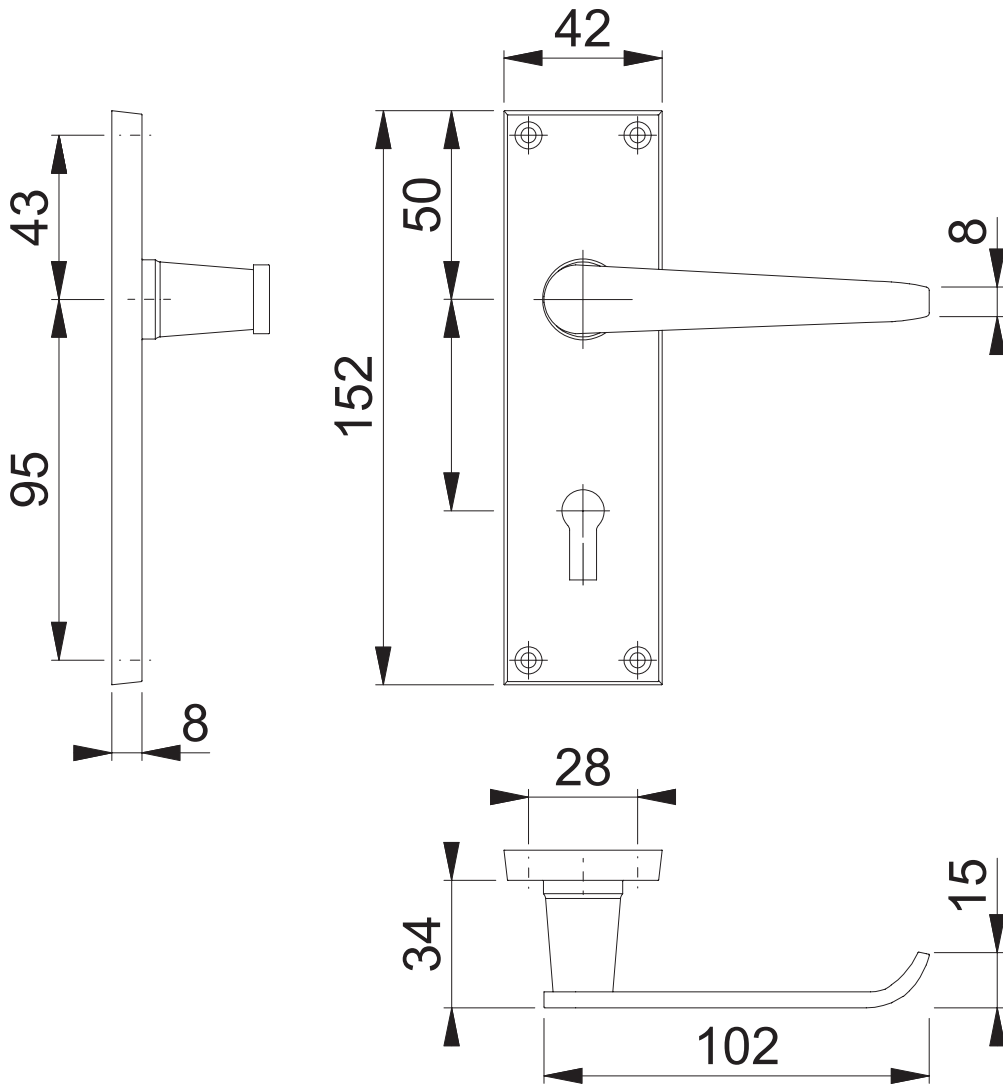

AR5000/12 (Victorian Straight Lever Lock)

These documents are property of HOPPE (UK), Wolverhampton and are protected by both copyright and fair trade law. Any reproduction, reprint, copying, passing on to third parties and whichever use of these documents or parts thereof is prohibited, except with prior written consent of HOPPE.

Scale 1:2	Name J. Renhard	Date 13.02.15	Drawing No: c0023162z000	ARRONE The Complete Range
--------------	--------------------	------------------	-----------------------------	-------------------------------------