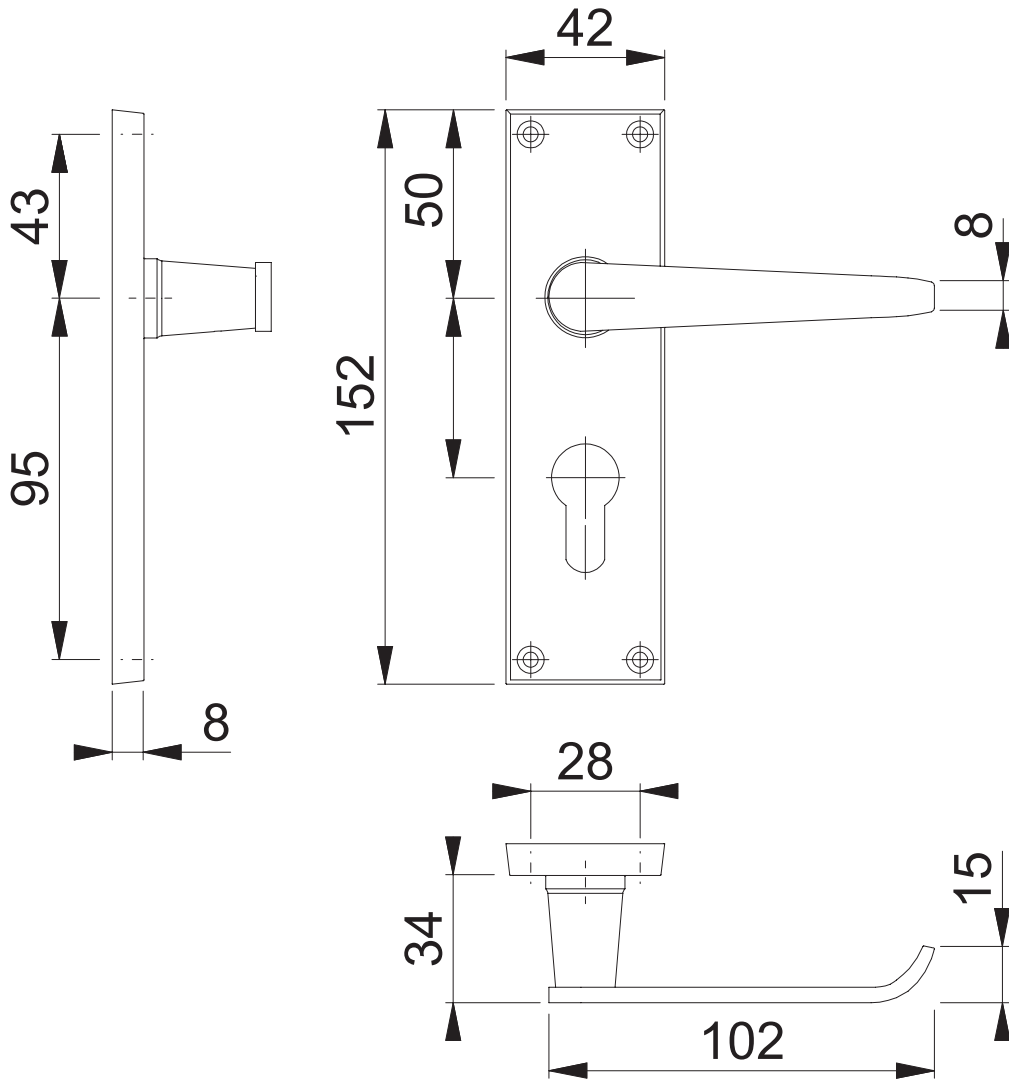

AR5000/13 (Victorian Straight Lever Euro)

These documents are property of HOPPE (UK), Wolverhampton and are protected by both copyright and fair trade law. Any reproduction, reprint, copying, passing on to third parties and whichever use of these documents or parts thereof is prohibited, except with prior written consent of HOPPE.

Scale 1:2	Name J. Renhard	Date 13.02.15	Drawing No: c0023163z000	ARRONE The Complete Range
--------------	--------------------	------------------	-----------------------------	-------------------------------------