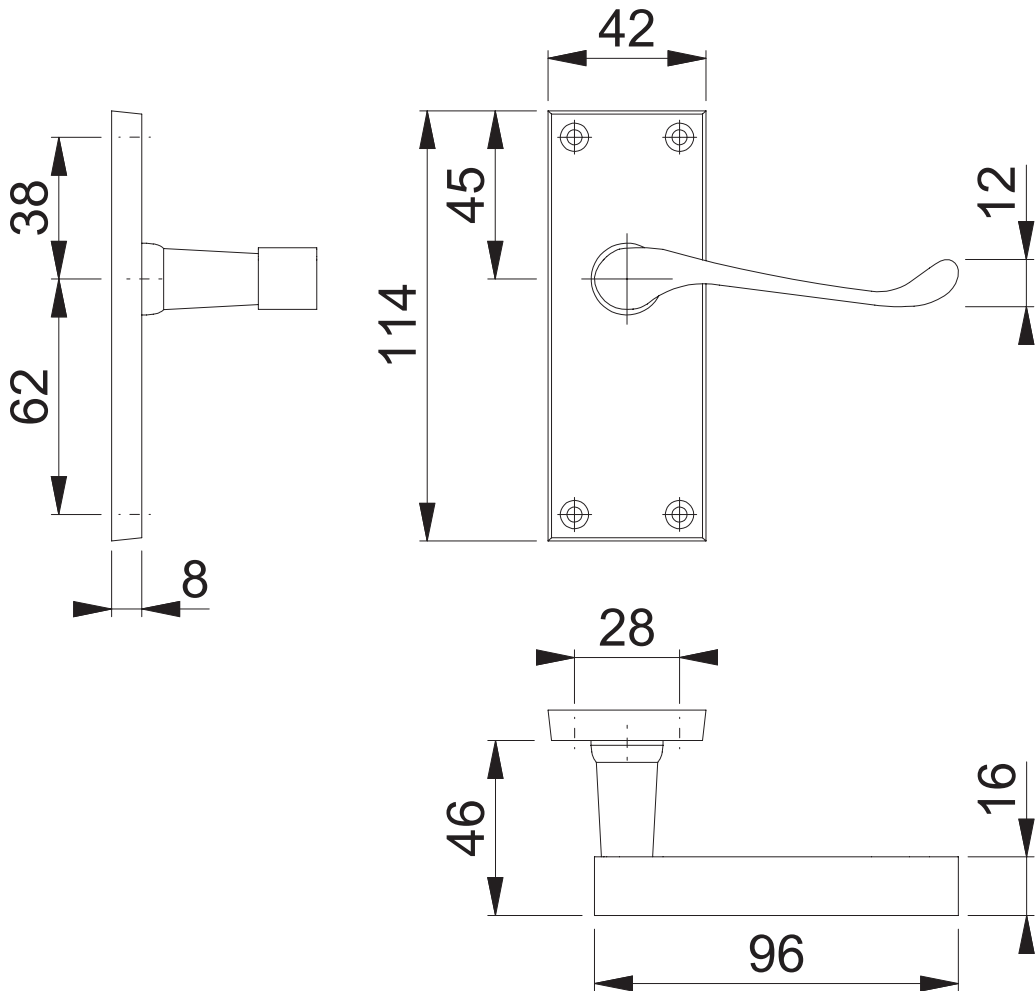

# AR5001/11 (Victorian Scroll Lever Latch)

These documents are property of HOPPE (UK), Wolverhampton and are protected by both copyright and fair trade law. Any reproduction, reprint, copying, passing on to third parties and whichever use of these documents or parts thereof is prohibited, except with prior written consent of HOPPE.

Scale 1:2	Name J. Renhard	Date 13.02.15	Drawing No: c0023166z000	<b>ARRONE</b> The Complete Range
--------------	--------------------	------------------	-----------------------------	-------------------------------------