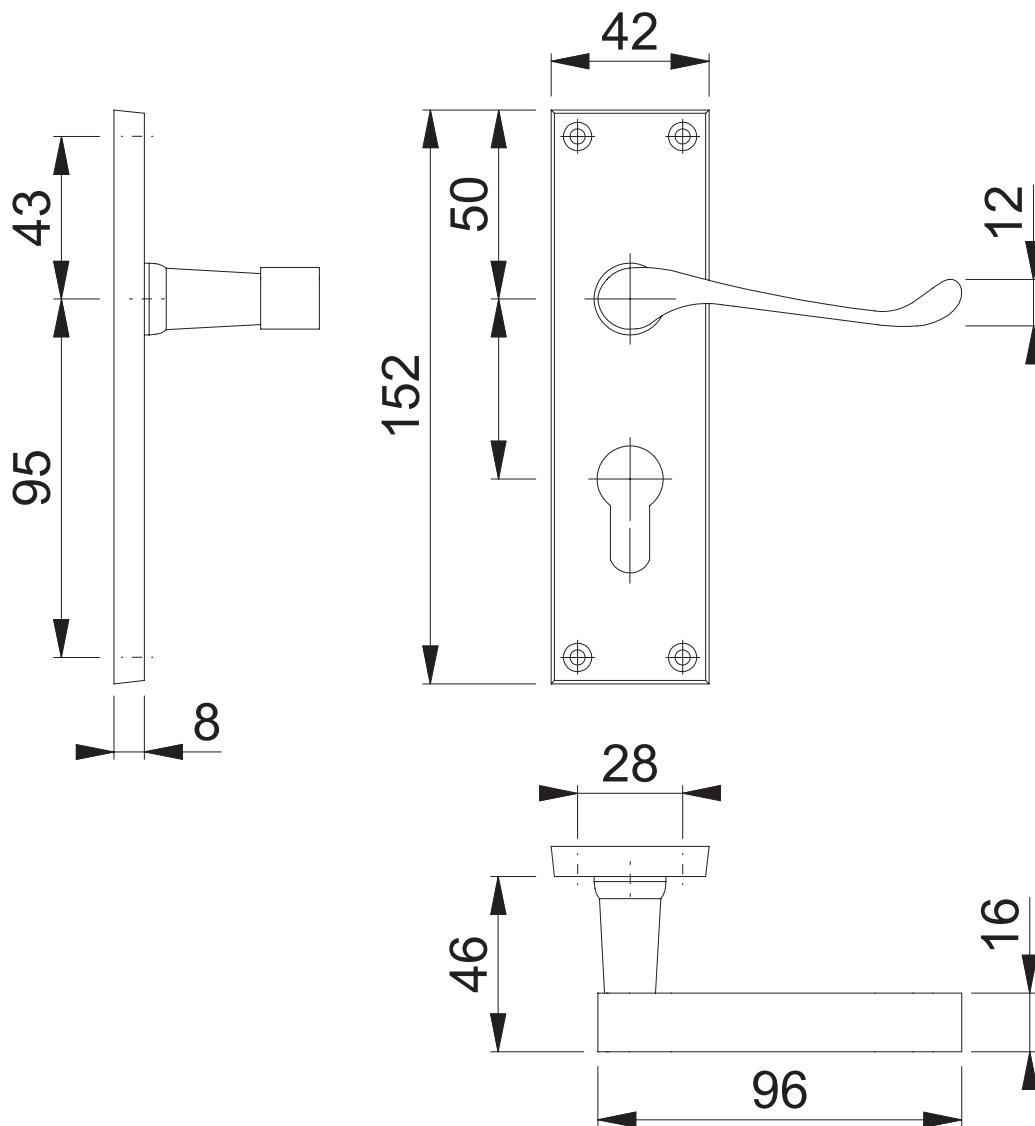

# AR5001/13 (Victorian Scroll Lever Euro)

These documents are property of HOPPE (UK), Wolverhampton and are protected by both copyright and fair trade law. Any reproduction, reprint, copying, passing on to third parties and whichever use of these documents or parts thereof is prohibited, except with prior written consent of HOPPE.

Scale  
1:2

Name  
J. Renhard

Date  
13.02.15

Drawing No:  
c0023168z000

**ARRONE**  
The Complete Range