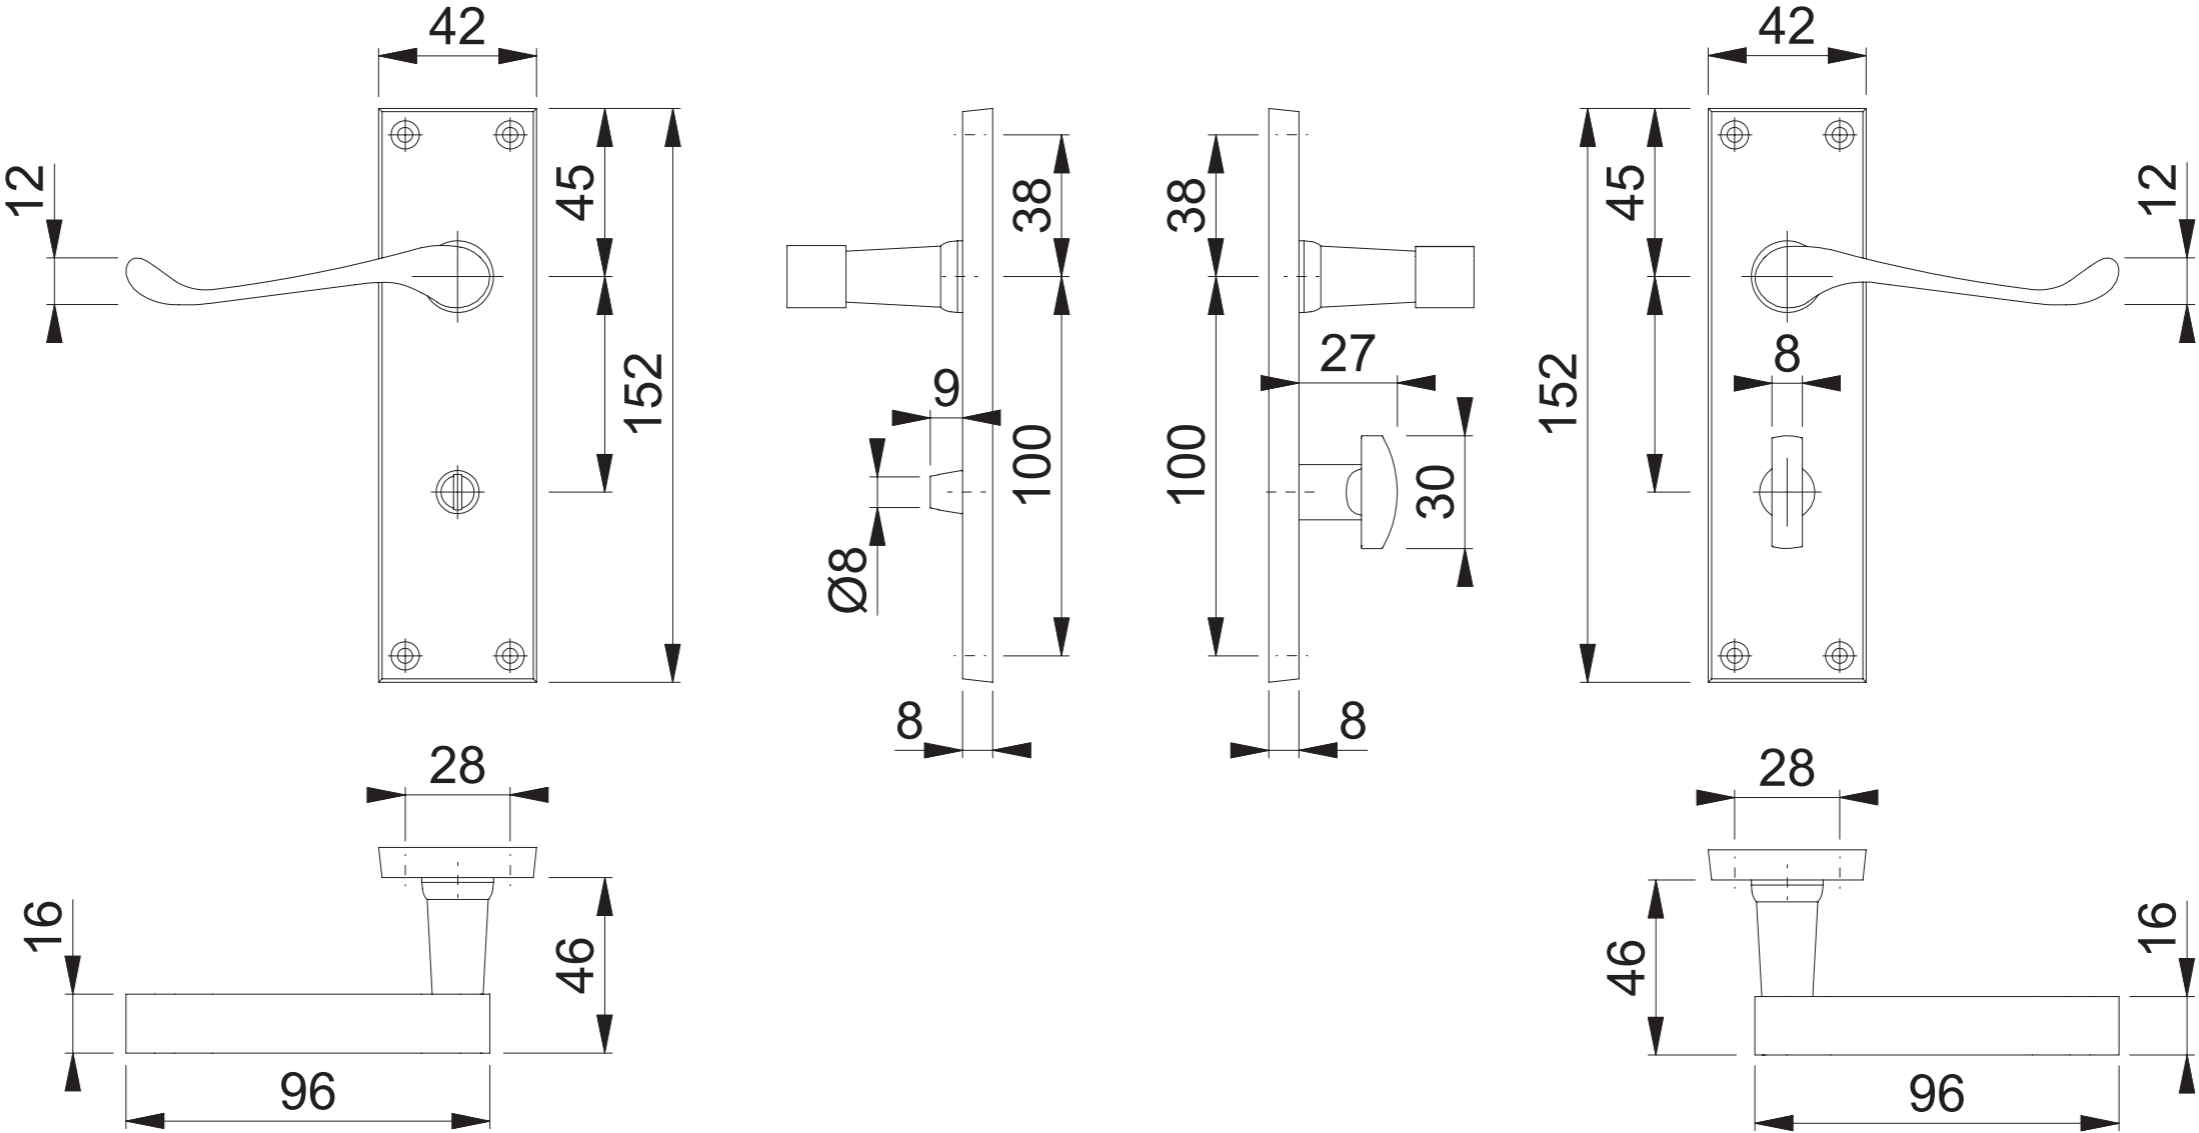

AR5001/15 (Victorian Scroll Lever Bathroom)

These documents are property of HOPPE (UK) LTD, Standeford, Wolverhampton and are protected by both copyright and fair trade law. Any reproduction, reprint, copying, passing on to third parties and whichever use of these documents or parts thereof is prohibited, except with prior written consent of HOPPE.

Scale 1:2	Drawn by J.Renhard	Date 26.02.15	Drawing No. c0023169z000	<b>ARRONE</b> The Complete Range
--------------	-----------------------	------------------	-----------------------------	-------------------------------------