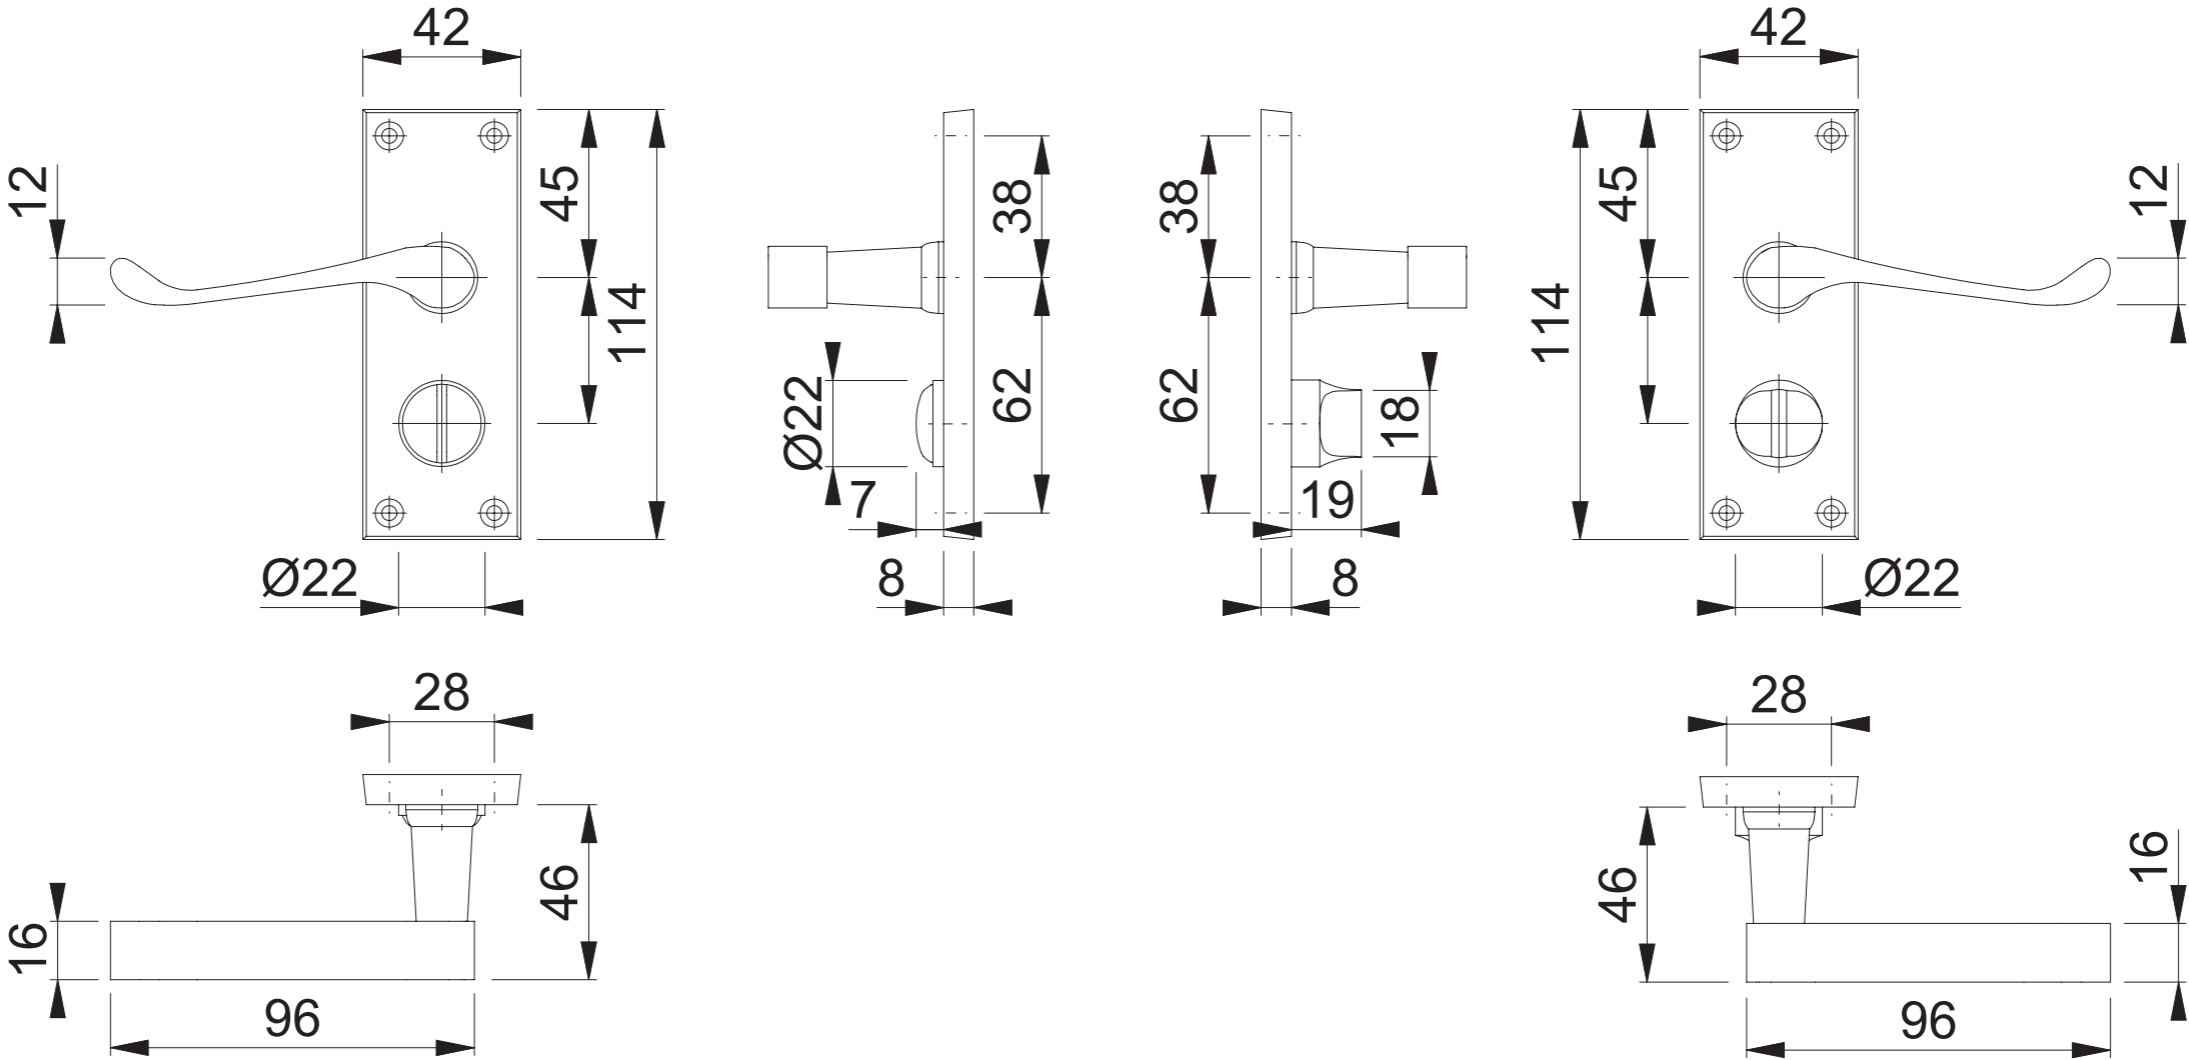

AR5001/16 (Victorian Scroll Lever Bathroom)

These documents are property of HOPPE (UK) LTD, Standeford, Wolverhampton and are protected by both copyright and fair trade law. Any reproduction, reprint, copying, passing on to third parties and whichever use of these documents or parts thereof is prohibited, except with prior written consent of HOPPE.

Scale 1:2	Drawn by J.Renhard	Date 27.02.15	Drawing No. c0023170z000	ARRONE The Complete Range
--------------	-----------------------	------------------	-----------------------------	-------------------------------------