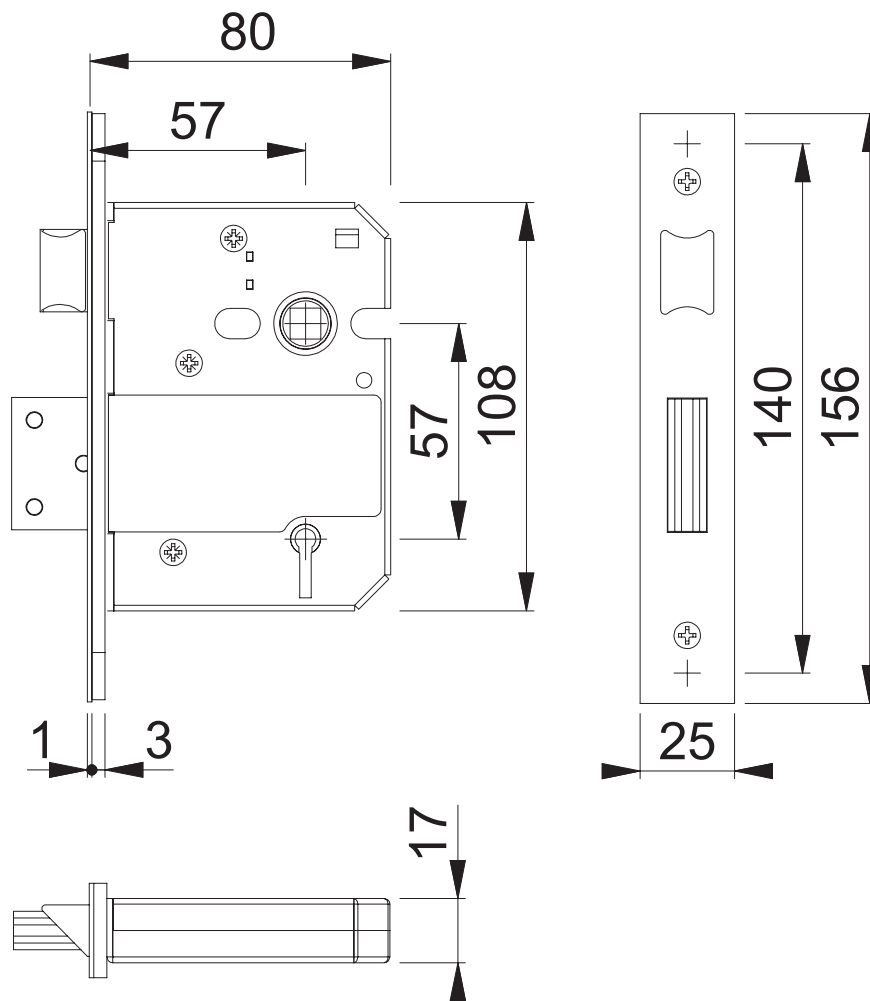

AR716-76 (BS 5 Lever Mortice Sashlock)

These documents are property of HOPPE (UK), Wolverhampton and are protected by both copyright and fair trade law. Any reproduction, reprint, copying, passing on to third parties and whichever use of these documents or parts thereof is prohibited, except with prior written consent of HOPPE.

Scale 1:2	Name J. Renhard	Date 22.01.15	Drawing No: c0802052z000	ARRONE The Complete Range
--------------	--------------------	------------------	-----------------------------	-------------------------------------