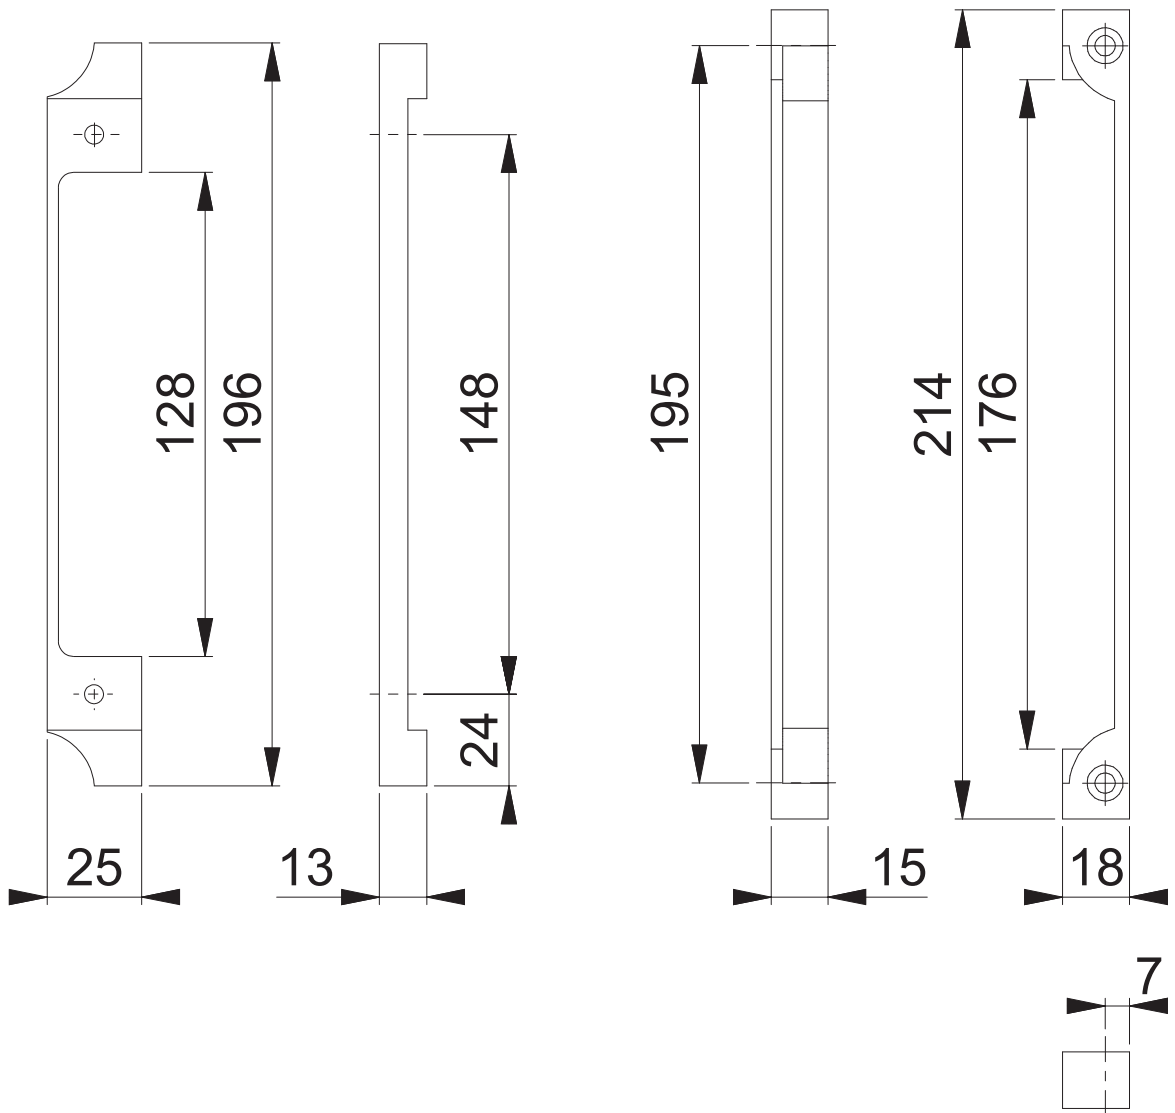

AR716/8029-S-13 (13mm Rebate Set)

These documents are property of HOPPE (UK), Wolverhampton and are protected by both copyright and fair trade law. Any reproduction, reprint, copying, passing on to third parties and whichever use of these documents or parts thereof is prohibited, except with prior written consent of HOPPE.

Scale 1:2	Name M. Raich	Date 21.03.16	Drawing No:	