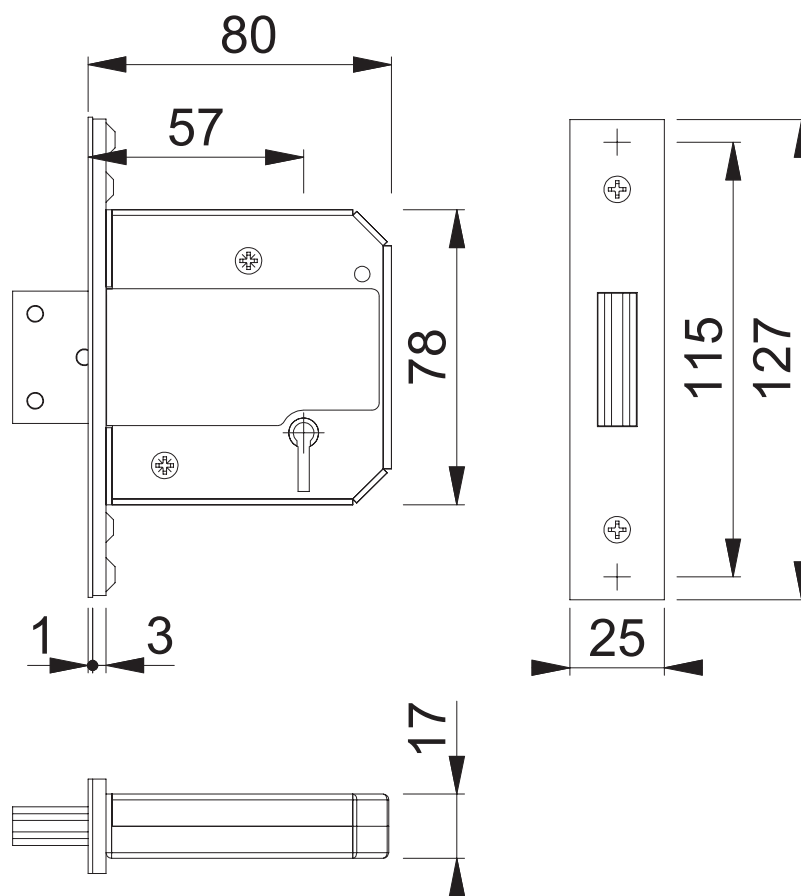

AR717-76 (BS 5 Lever Mortice Deadlock)

These documents are property of HOPPE (UK), Wolverhampton and are protected by both copyright and fair trade law. Any reproduction, reprint, copying, passing on to third parties and whichever use of these documents or parts thereof is prohibited, except with prior written consent of HOPPE.

Scale 1:2	Name J. Renhard	Date 22.01.15	Drawing No: c0802054z000	ARRONE The Complete Range
--------------	--------------------	------------------	-----------------------------	-------------------------------------