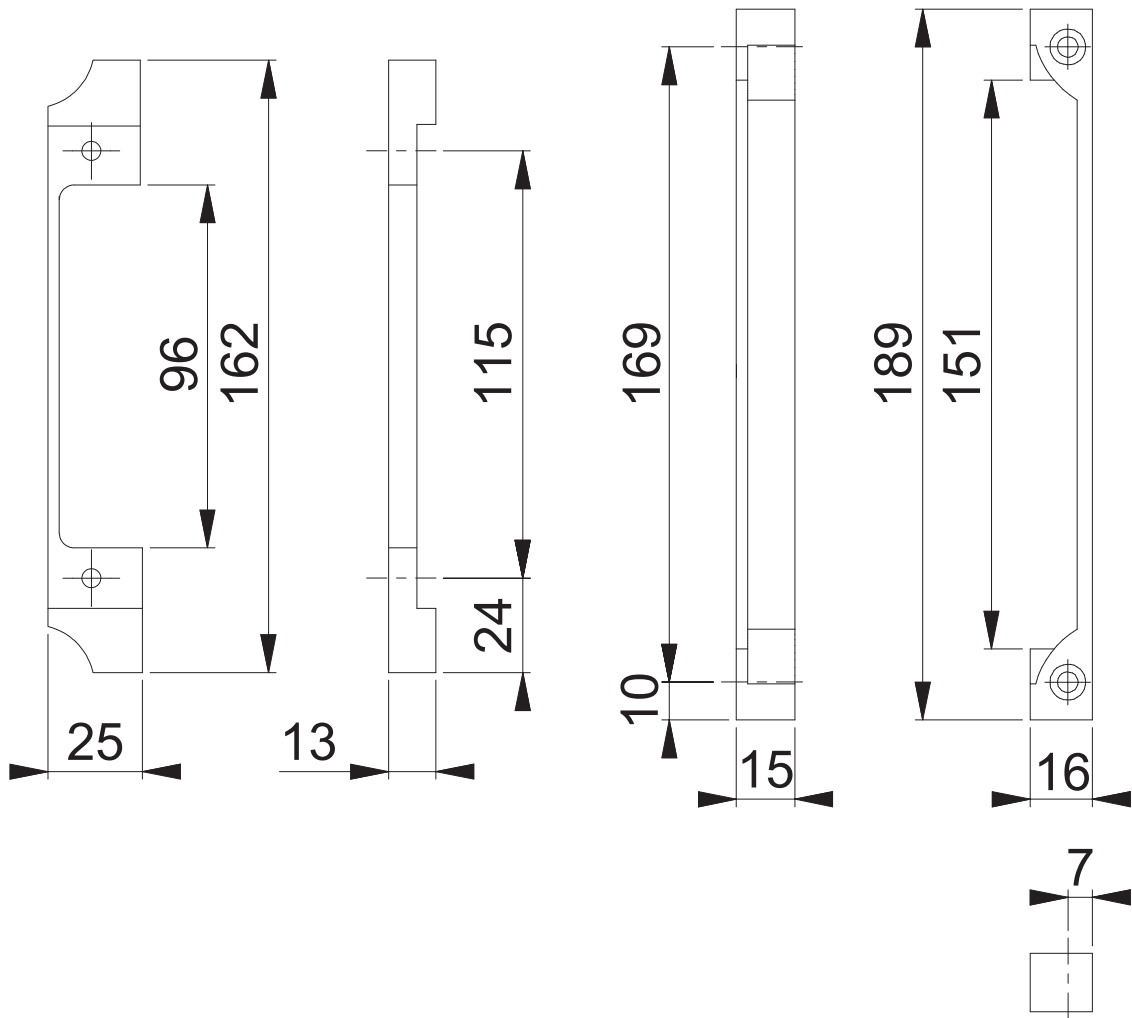

# AR717/8030-S-13 (13mm Rebate Set)

These documents are property of HOPPE (UK), Wolverhampton and are protected by both copyright and fair trade law. Any reproduction, reprint, copying, passing on to third parties and whichever use of these documents or parts thereof is prohibited, except with prior written consent of HOPPE.

Scale 1:2	Name M. Raich	Date 21.03.2016	Drawing No:	