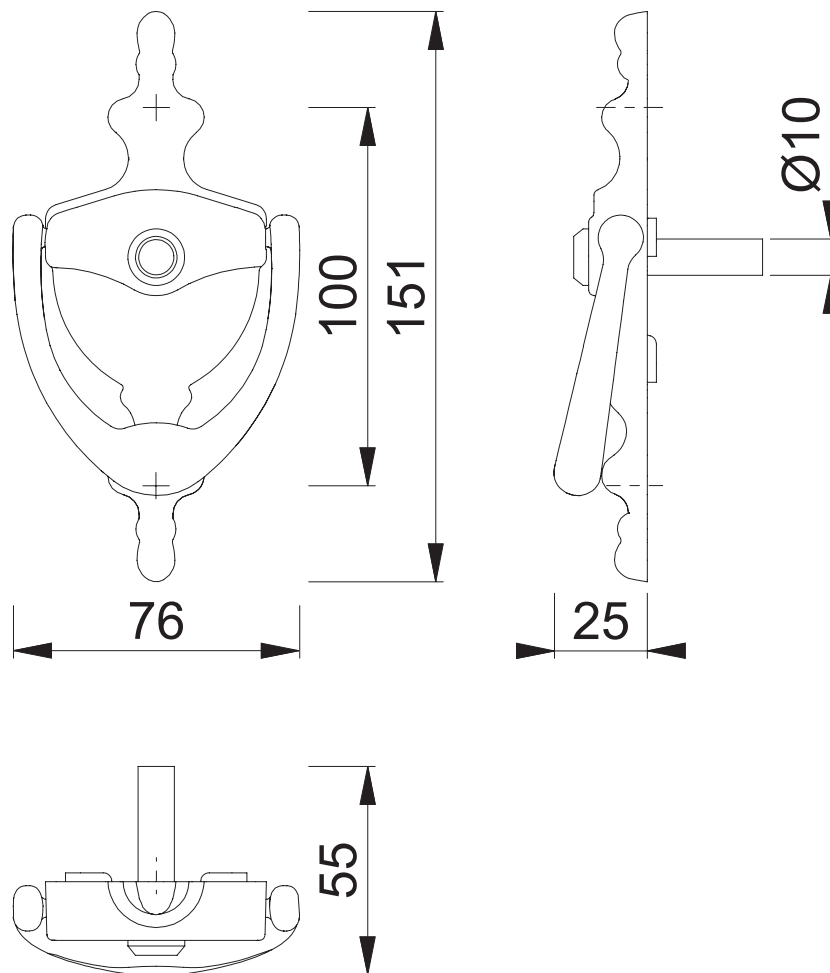

# AR727 (Traditional Knocker - With Viewer)

These documents are property of HOPPE (UK), Wolverhampton and are protected by both copyright and fair trade law. Any reproduction, reprint, copying, passing on to third parties and whichever use of these documents or parts thereof is prohibited, except with prior written consent of HOPPE.

Scale 1:2	Name J. Renhard	Date 10.04.15	Drawing No: c0142008z000	<b>ARRONE</b> The Complete Range
--------------	--------------------	------------------	-----------------------------	-------------------------------------