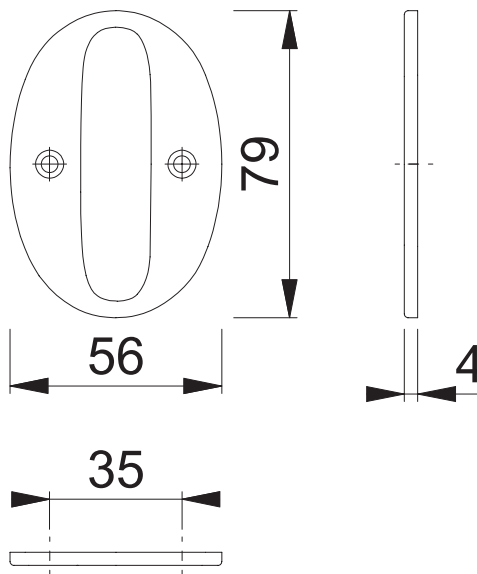

# AR740-0 (Face Fix Numeral)

These documents are property of HOPPE (UK), Wolverhampton and are protected by both copyright and fair trade law. Any reproduction, reprint, copying, passing on to third parties and whichever use of these documents or parts thereof is prohibited, except with prior written consent of HOPPE.

Scale 1:2	Name J. Renhard	Date 16.03.15	Drawing No: c1522014e001	<b>ARRONE</b> The Complete Range
--------------	--------------------	------------------	-----------------------------	-------------------------------------