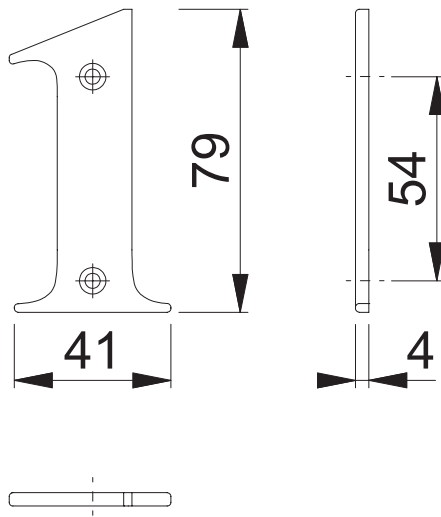

AR740-1 (Face Fix Numeral)

These documents are property of HOPPE (UK), Wolverhampton and are protected by both copyright and fair trade law. Any reproduction, reprint, copying, passing on to third parties and whichever use of these documents or parts thereof is prohibited, except with prior written consent of HOPPE.

Scale 1:2	Name J. Renhard	Date 16.03.15	Drawing No: c1522015e001	ARRONE The Complete Range
--------------	--------------------	------------------	-----------------------------	-------------------------------------