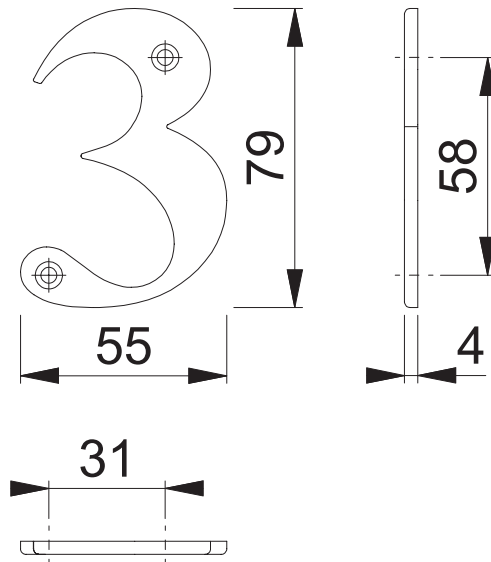

AR740-3 (Face Fix Numeral)

These documents are property of HOPPE (UK), Wolverhampton and are protected by both copyright and fair trade law. Any reproduction, reprint, copying, passing on to third parties and whichever use of these documents or parts thereof is prohibited, except with prior written consent of HOPPE.

Scale
1:2

Name
J. Renhard

Date
17.03.15

Drawing No:
c1522017e001

ARRONE
The Complete Range