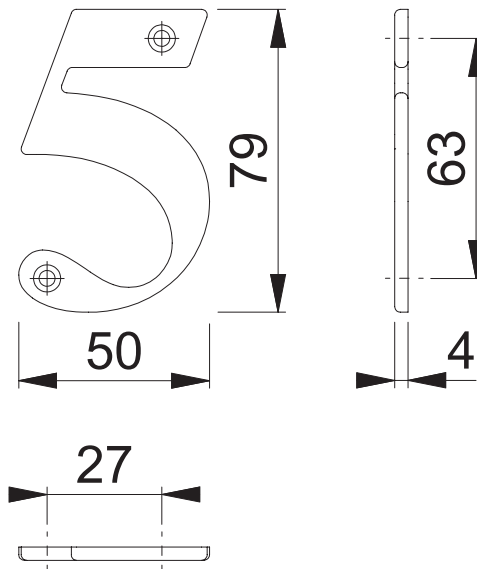

# AR740-5 (Face Fix Numeral)

These documents are property of HOPPE (UK), Wolverhampton and are protected by both copyright and fair trade law. Any reproduction, reprint, copying, passing on to third parties and whichever use of these documents or parts thereof is prohibited, except with prior written consent of HOPPE.

Scale 1:2	Name J. Renhard	Date 17.03.15	Drawing No: c1522019e001	<b>ARRONE</b> The Complete Range
--------------	--------------------	------------------	-----------------------------	-------------------------------------