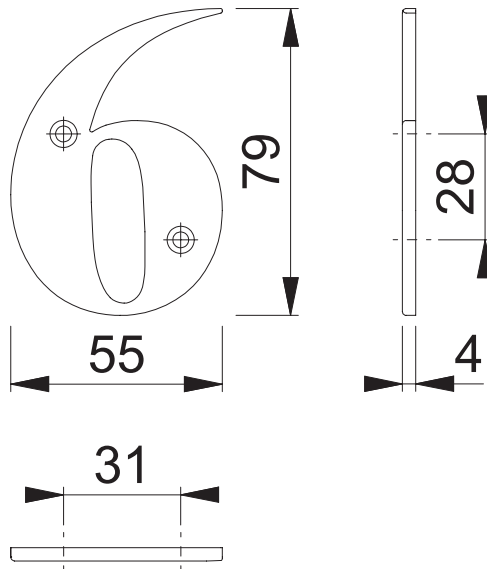

AR740-6 (Face Fix Numeral)

These documents are property of HOPPE (UK), Wolverhampton and are protected by both copyright and fair trade law. Any reproduction, reprint, copying, passing on to third parties and whichever use of these documents or parts thereof is prohibited, except with prior written consent of HOPPE.

Scale
1:2

Name
J. Renhard

Date
17.03.15

Drawing No:
c1522020e001

ARRONE
The Complete Range