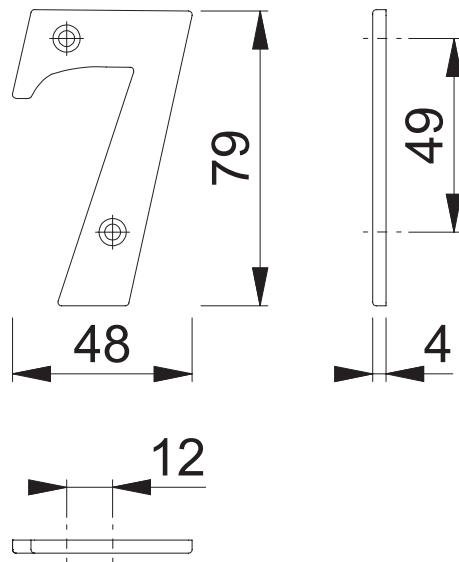

# AR740-7 (Face Fix Numeral)

These documents are property of HOPPE (UK), Wolverhampton and are protected by both copyright and fair trade law. Any reproduction, reprint, copying, passing on to third parties and whichever use of these documents or parts thereof is prohibited, except with prior written consent of HOPPE.

Scale 1:2	Name J. Renhard	Date 17.03.15	Drawing No: c1522021e001	<b>ARRONE</b> The Complete Range
--------------	--------------------	------------------	-----------------------------	-------------------------------------