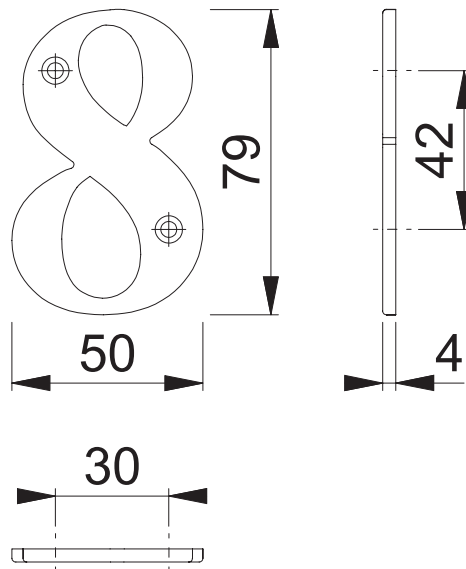

AR740-8 (Face Fix Numeral)

These documents are property of HOPPE (UK), Wolverhampton and are protected by both copyright and fair trade law. Any reproduction, reprint, copying, passing on to third parties and whichever use of these documents or parts thereof is prohibited, except with prior written consent of HOPPE.

Scale 1:2	Name J. Renhard	Date 17.03.15	Drawing No: c1522022e001	ARRONE The Complete Range
--------------	--------------------	------------------	-----------------------------	-------------------------------------