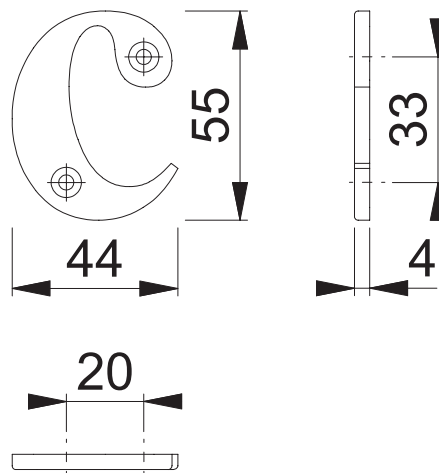

# AR740-c (Face Fix Letter)

These documents are property of HOPPE (UK), Wolverhampton and are protected by both copyright and fair trade law. Any reproduction, reprint, copying, passing on to third parties and whichever use of these documents or parts thereof is prohibited, except with prior written consent of HOPPE.

Scale 1:2	Name J. Renhard	Date 17.03.15	Drawing No: c1522025e001	<b>ARRONE</b> The Complete Range
--------------	--------------------	------------------	-----------------------------	-------------------------------------