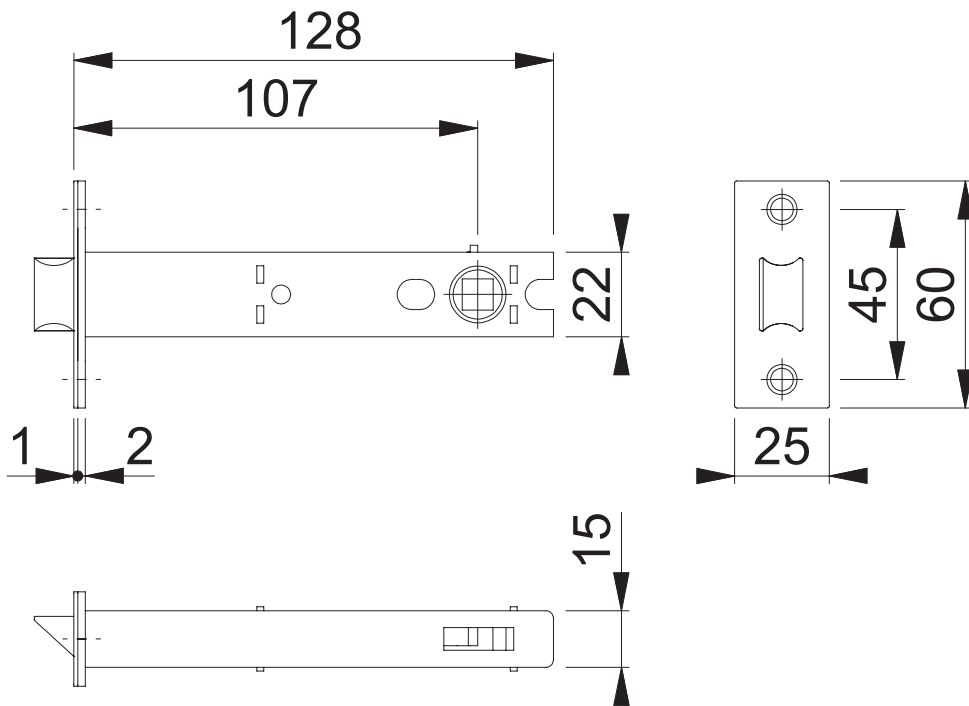

AR8019-128 (128mm Tubular Latch - Heavy Duty)

These documents are property of HOPPE (UK), Wolverhampton and are protected by both copyright and fair trade law. Any reproduction, reprint, copying, passing on to third parties and whichever use of these documents or parts thereof is prohibited, except with prior written consent of HOPPE.

Scale 1:2	Name J. Renhard	Date 08.05.15	Drawing No: c0802076z000	ARRONE The Complete Range
--------------	--------------------	------------------	-----------------------------	-------------------------------------