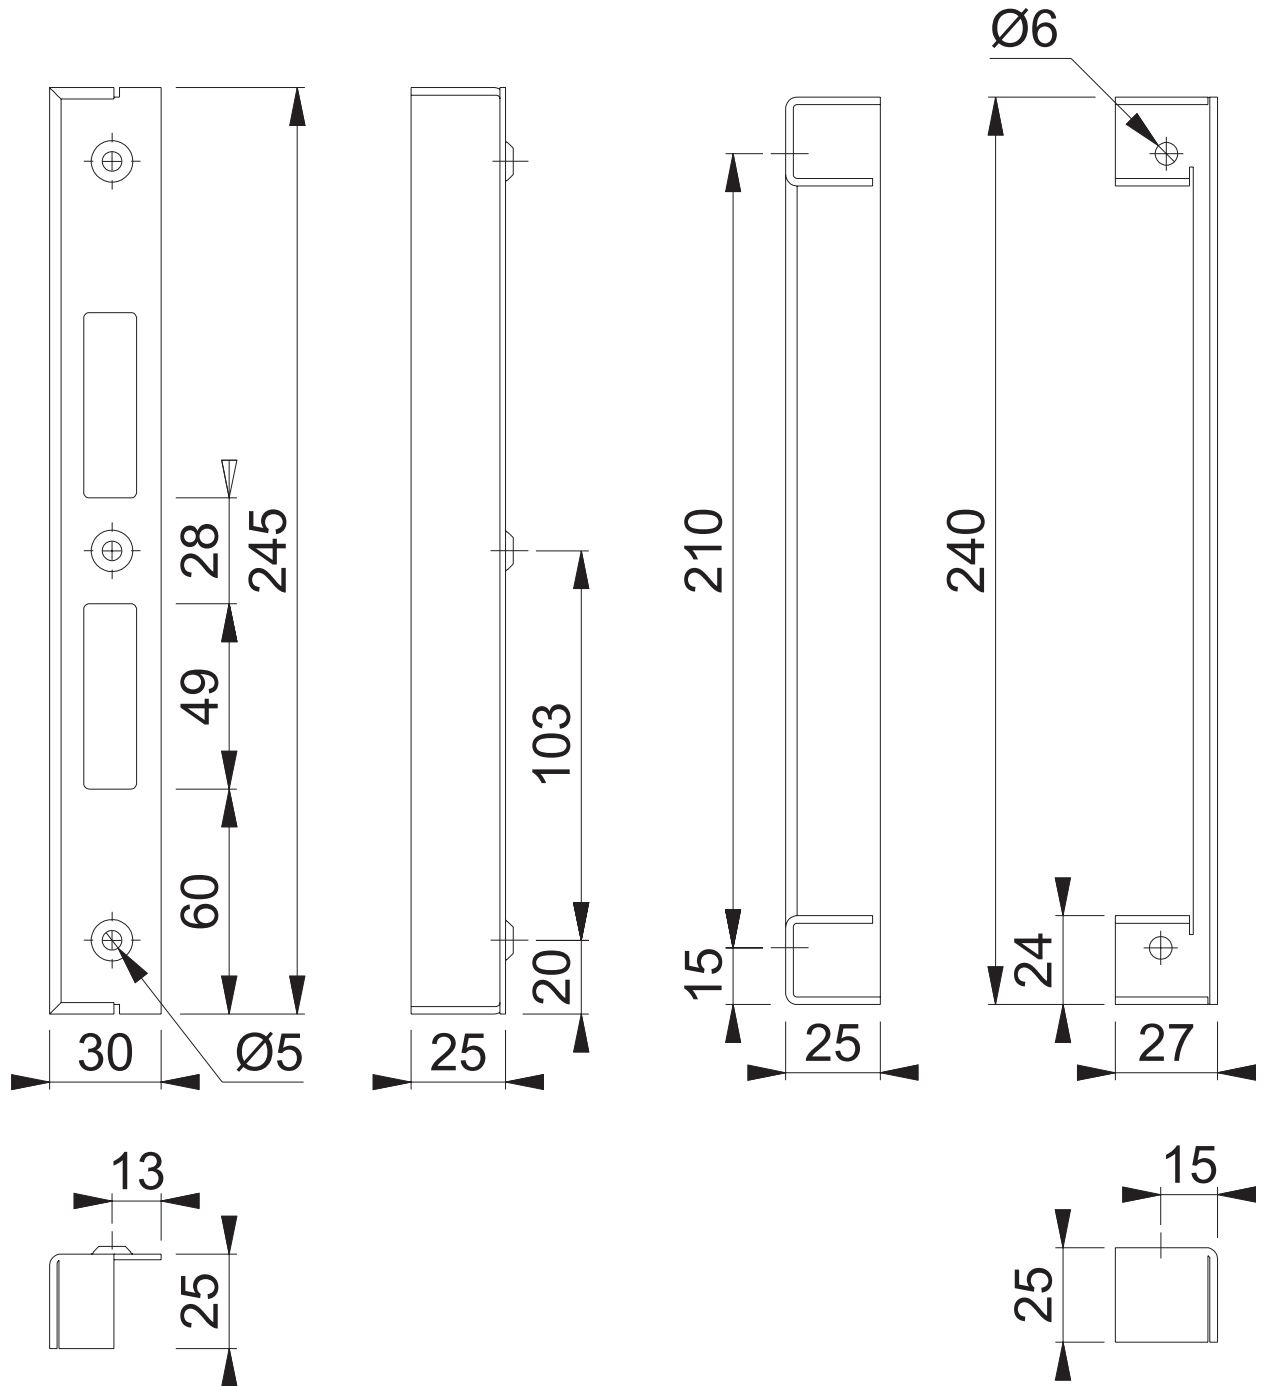

AR91/81-D-25 (72mm Lock Rebate Set)

These documents are property of HOPPE (UK), Wolverhampton and are protected by both copyright and fair trade law. Any reproduction, reprint, copying, passing on to third parties and whichever use of these documents or parts thereof is prohibited, except with prior written consent of HOPPE.

Scale 1:2	Name N.A.Taylor	Date 29.11.16	Drawing No: c7012012g002 L400	ARRONE® The Complete Range
--------------	--------------------	------------------	----------------------------------	--------------------------------------