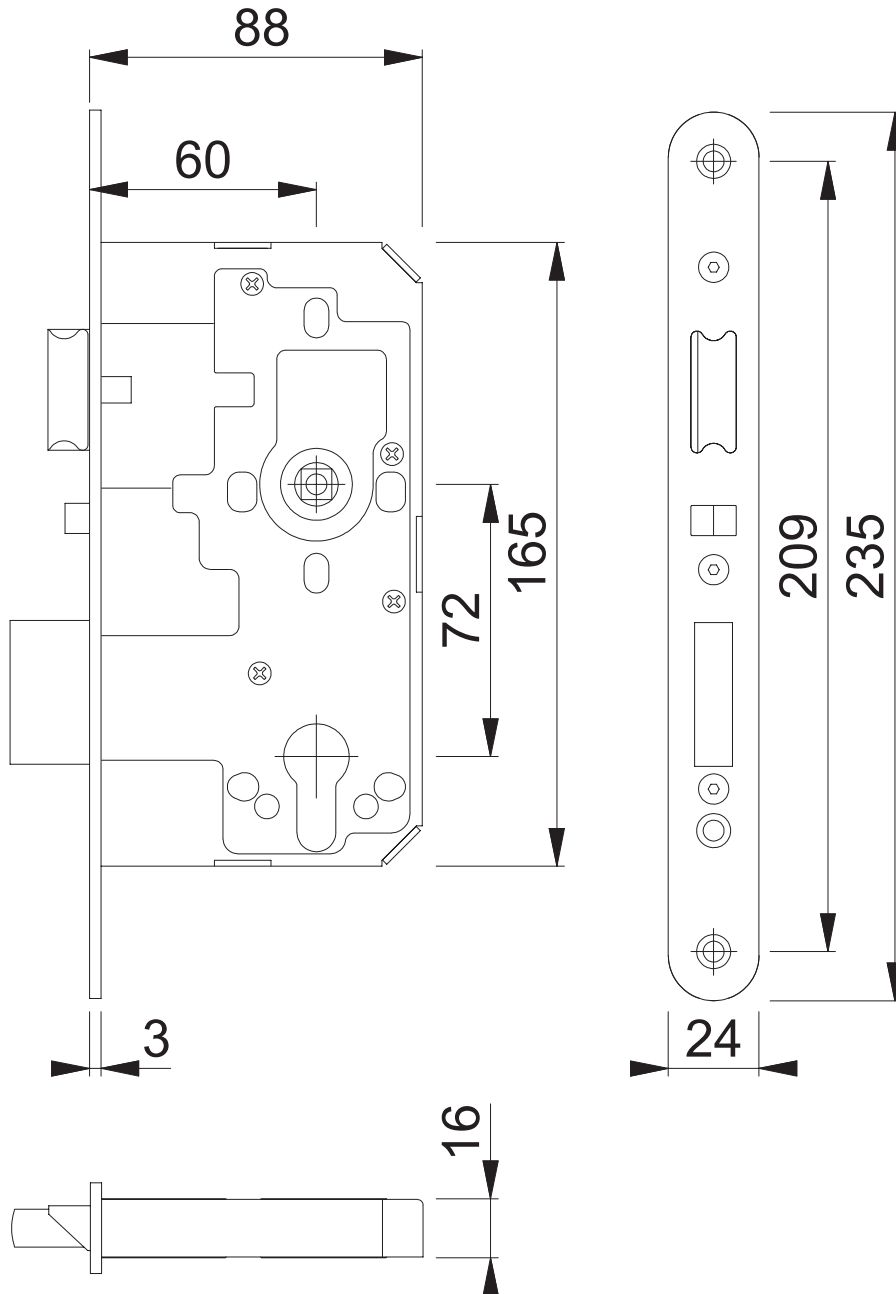

# AR915-ESC-R-60 (72mm Mortise Escape lock)

These documents are property of HOPPE (UK), Wolverhampton and are protected by both copyright and fair trade law. Any reproduction, reprint, copying, passing on to third parties and whichever use of these documents or parts thereof is prohibited, except with prior written consent of HOPPE.

Scale 1:2	Name J. Renhard	Date 21.01.15	Drawing No: c0802034z000	<b>ARRONE</b> The Complete Range
--------------	--------------------	------------------	-----------------------------	-------------------------------------